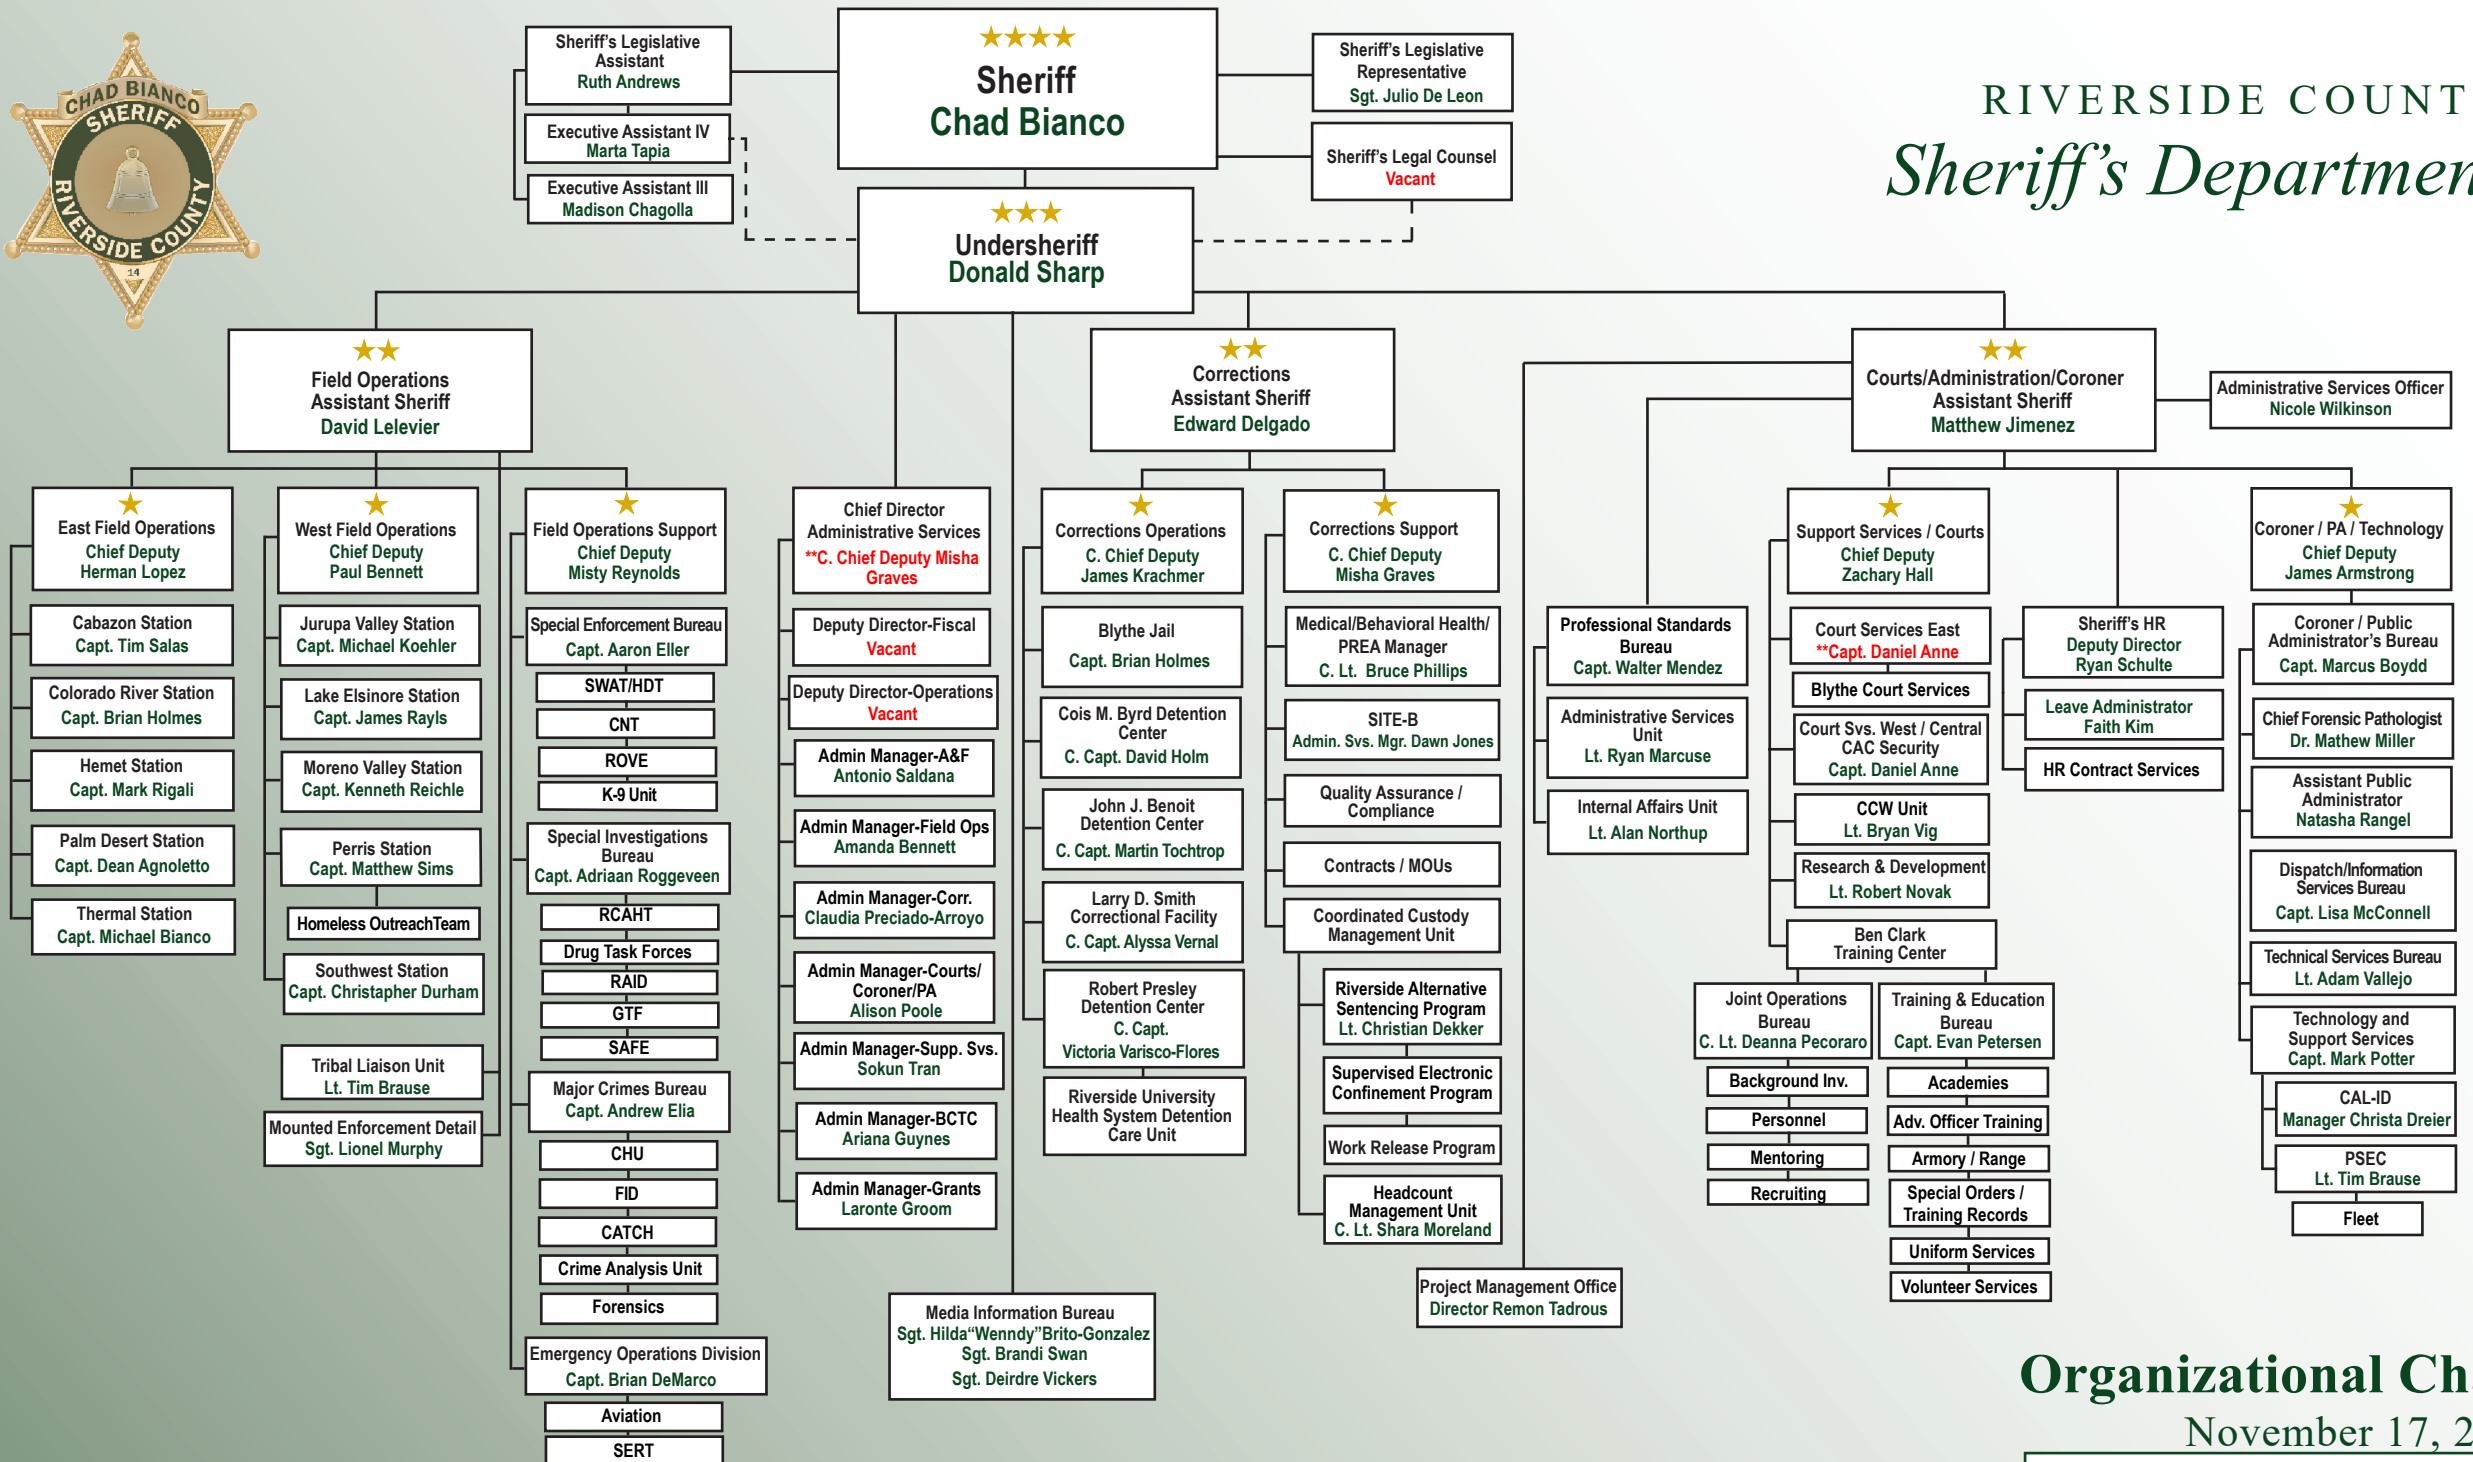

# RIVERSIDE COUNTY Sheriff's Department

## Organizational Chart

November 17, 2022

\*\* = Temporary assignment to be held until position is filled