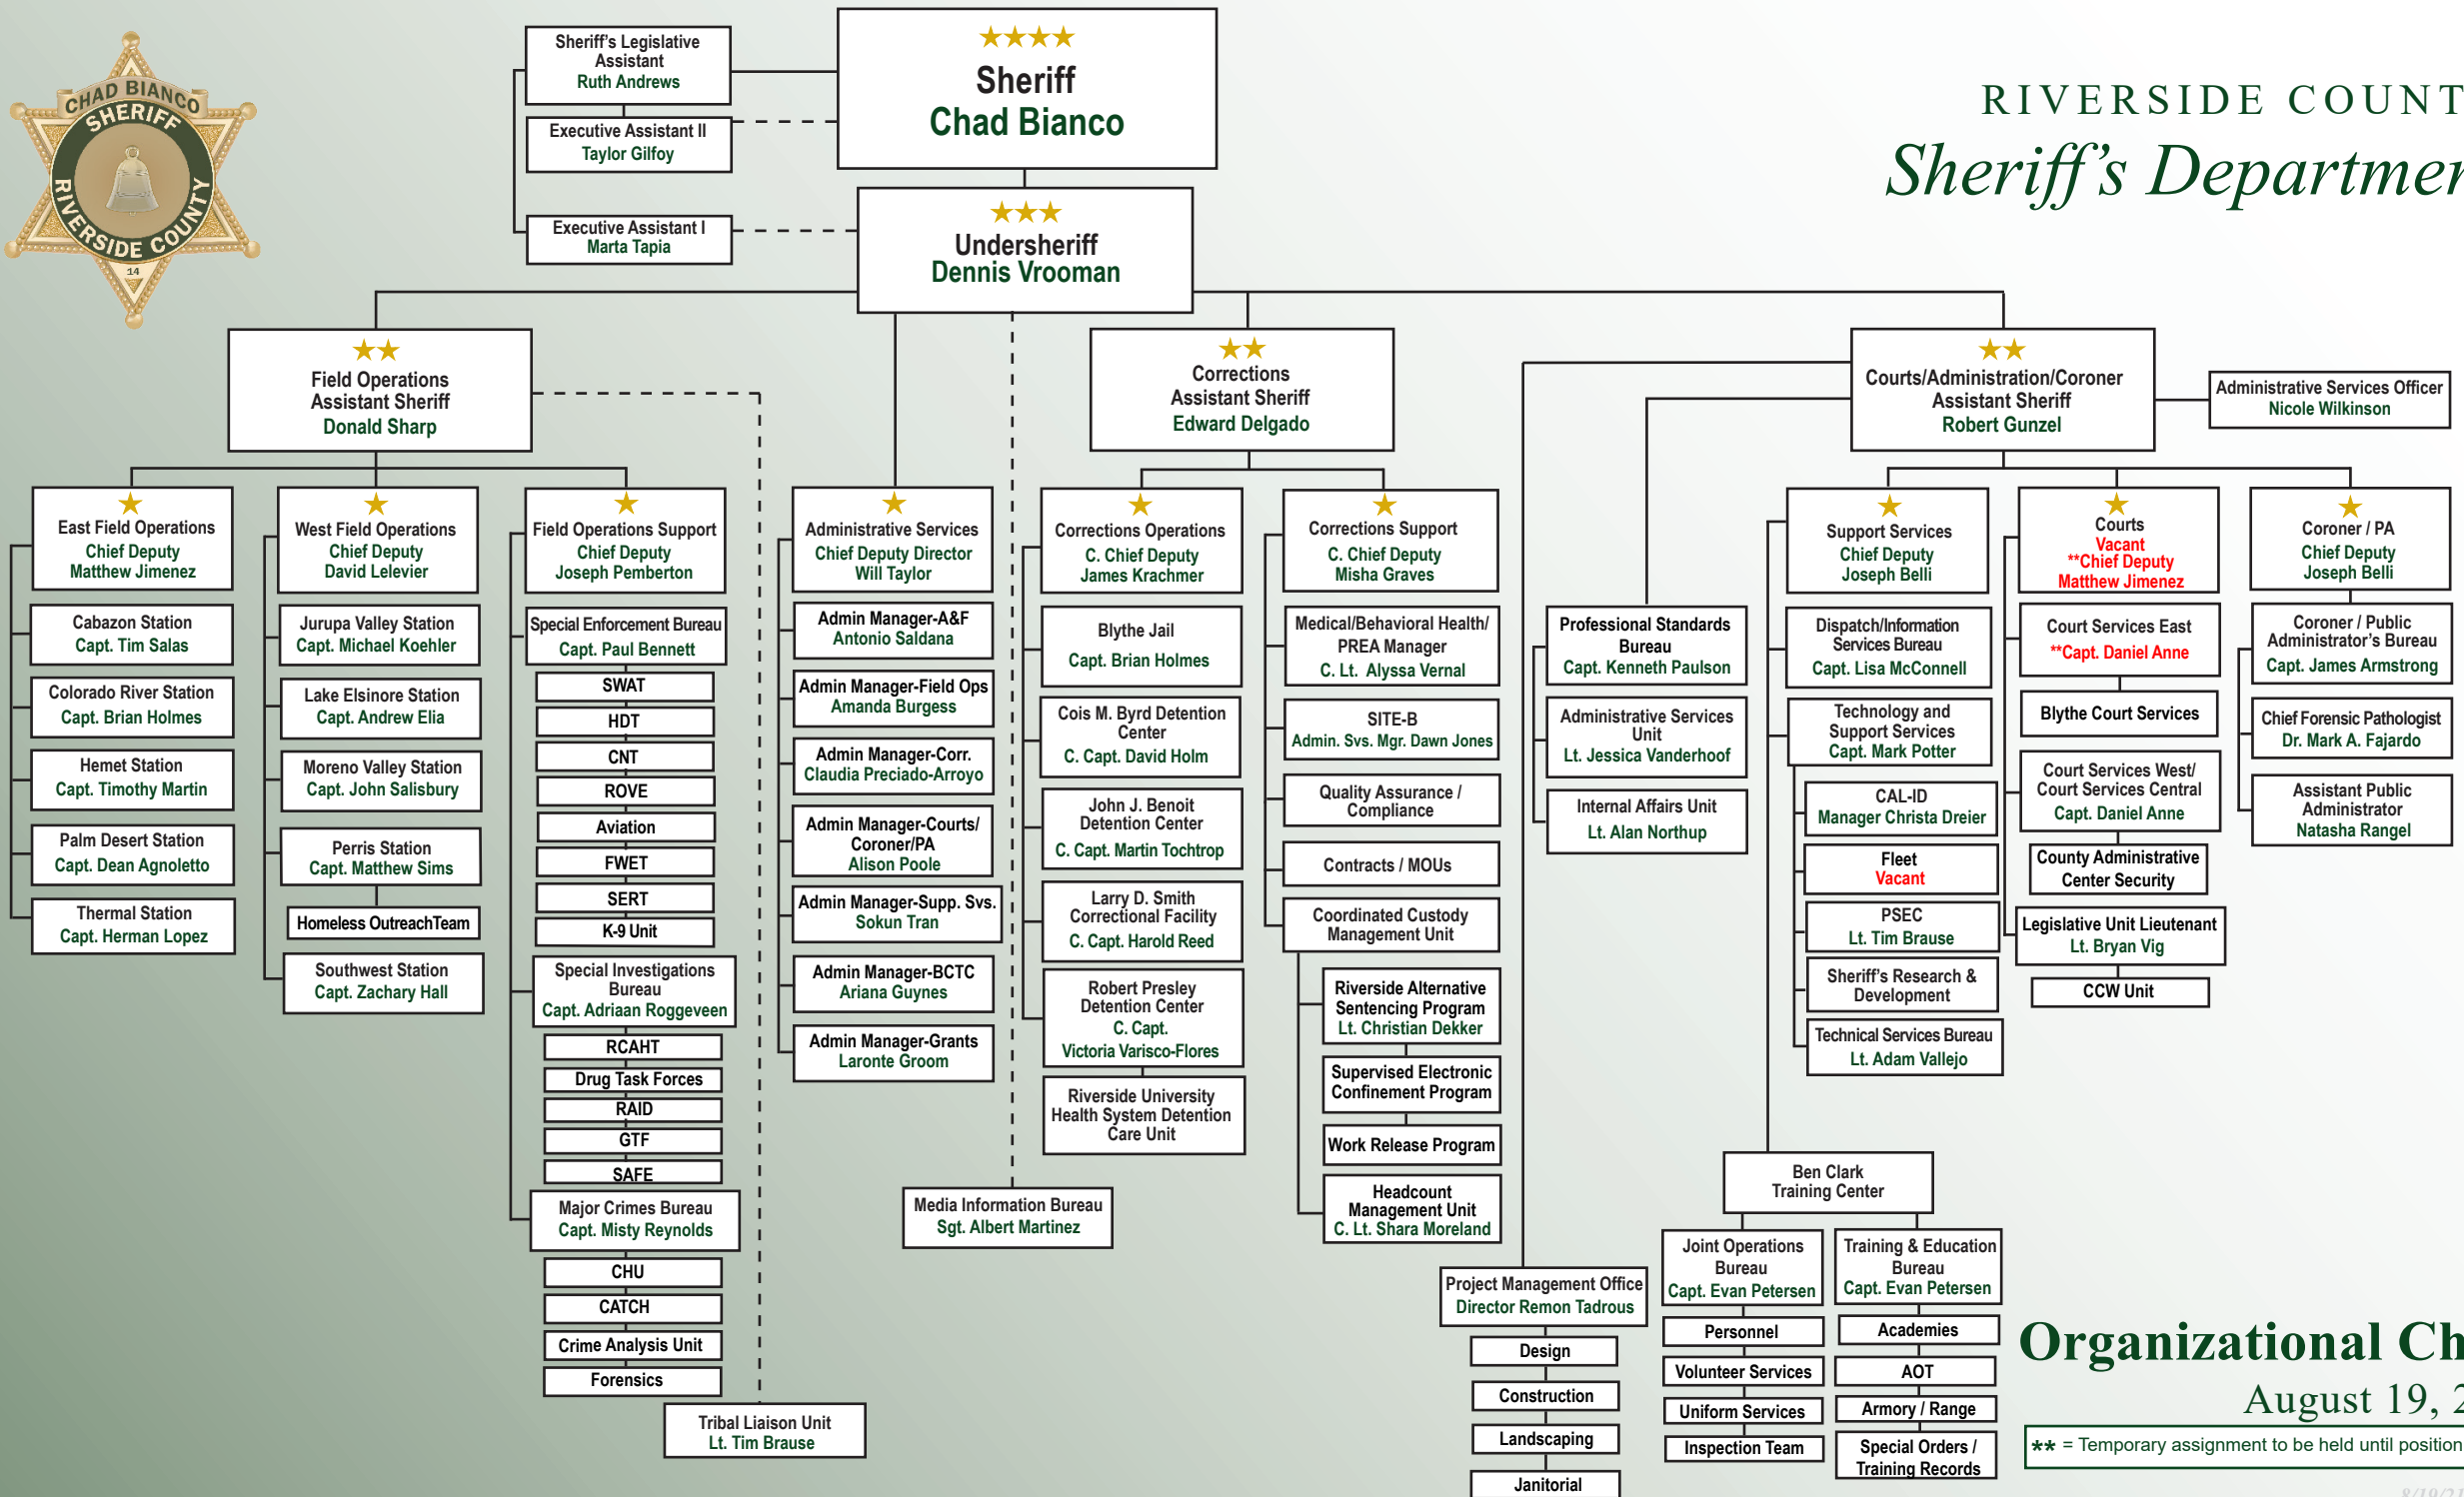

RIVERSIDE COUNTY Sheriff's Department

Organizational Chart August 19, 2021

★★ = Temporary assignment to be held until position is filled