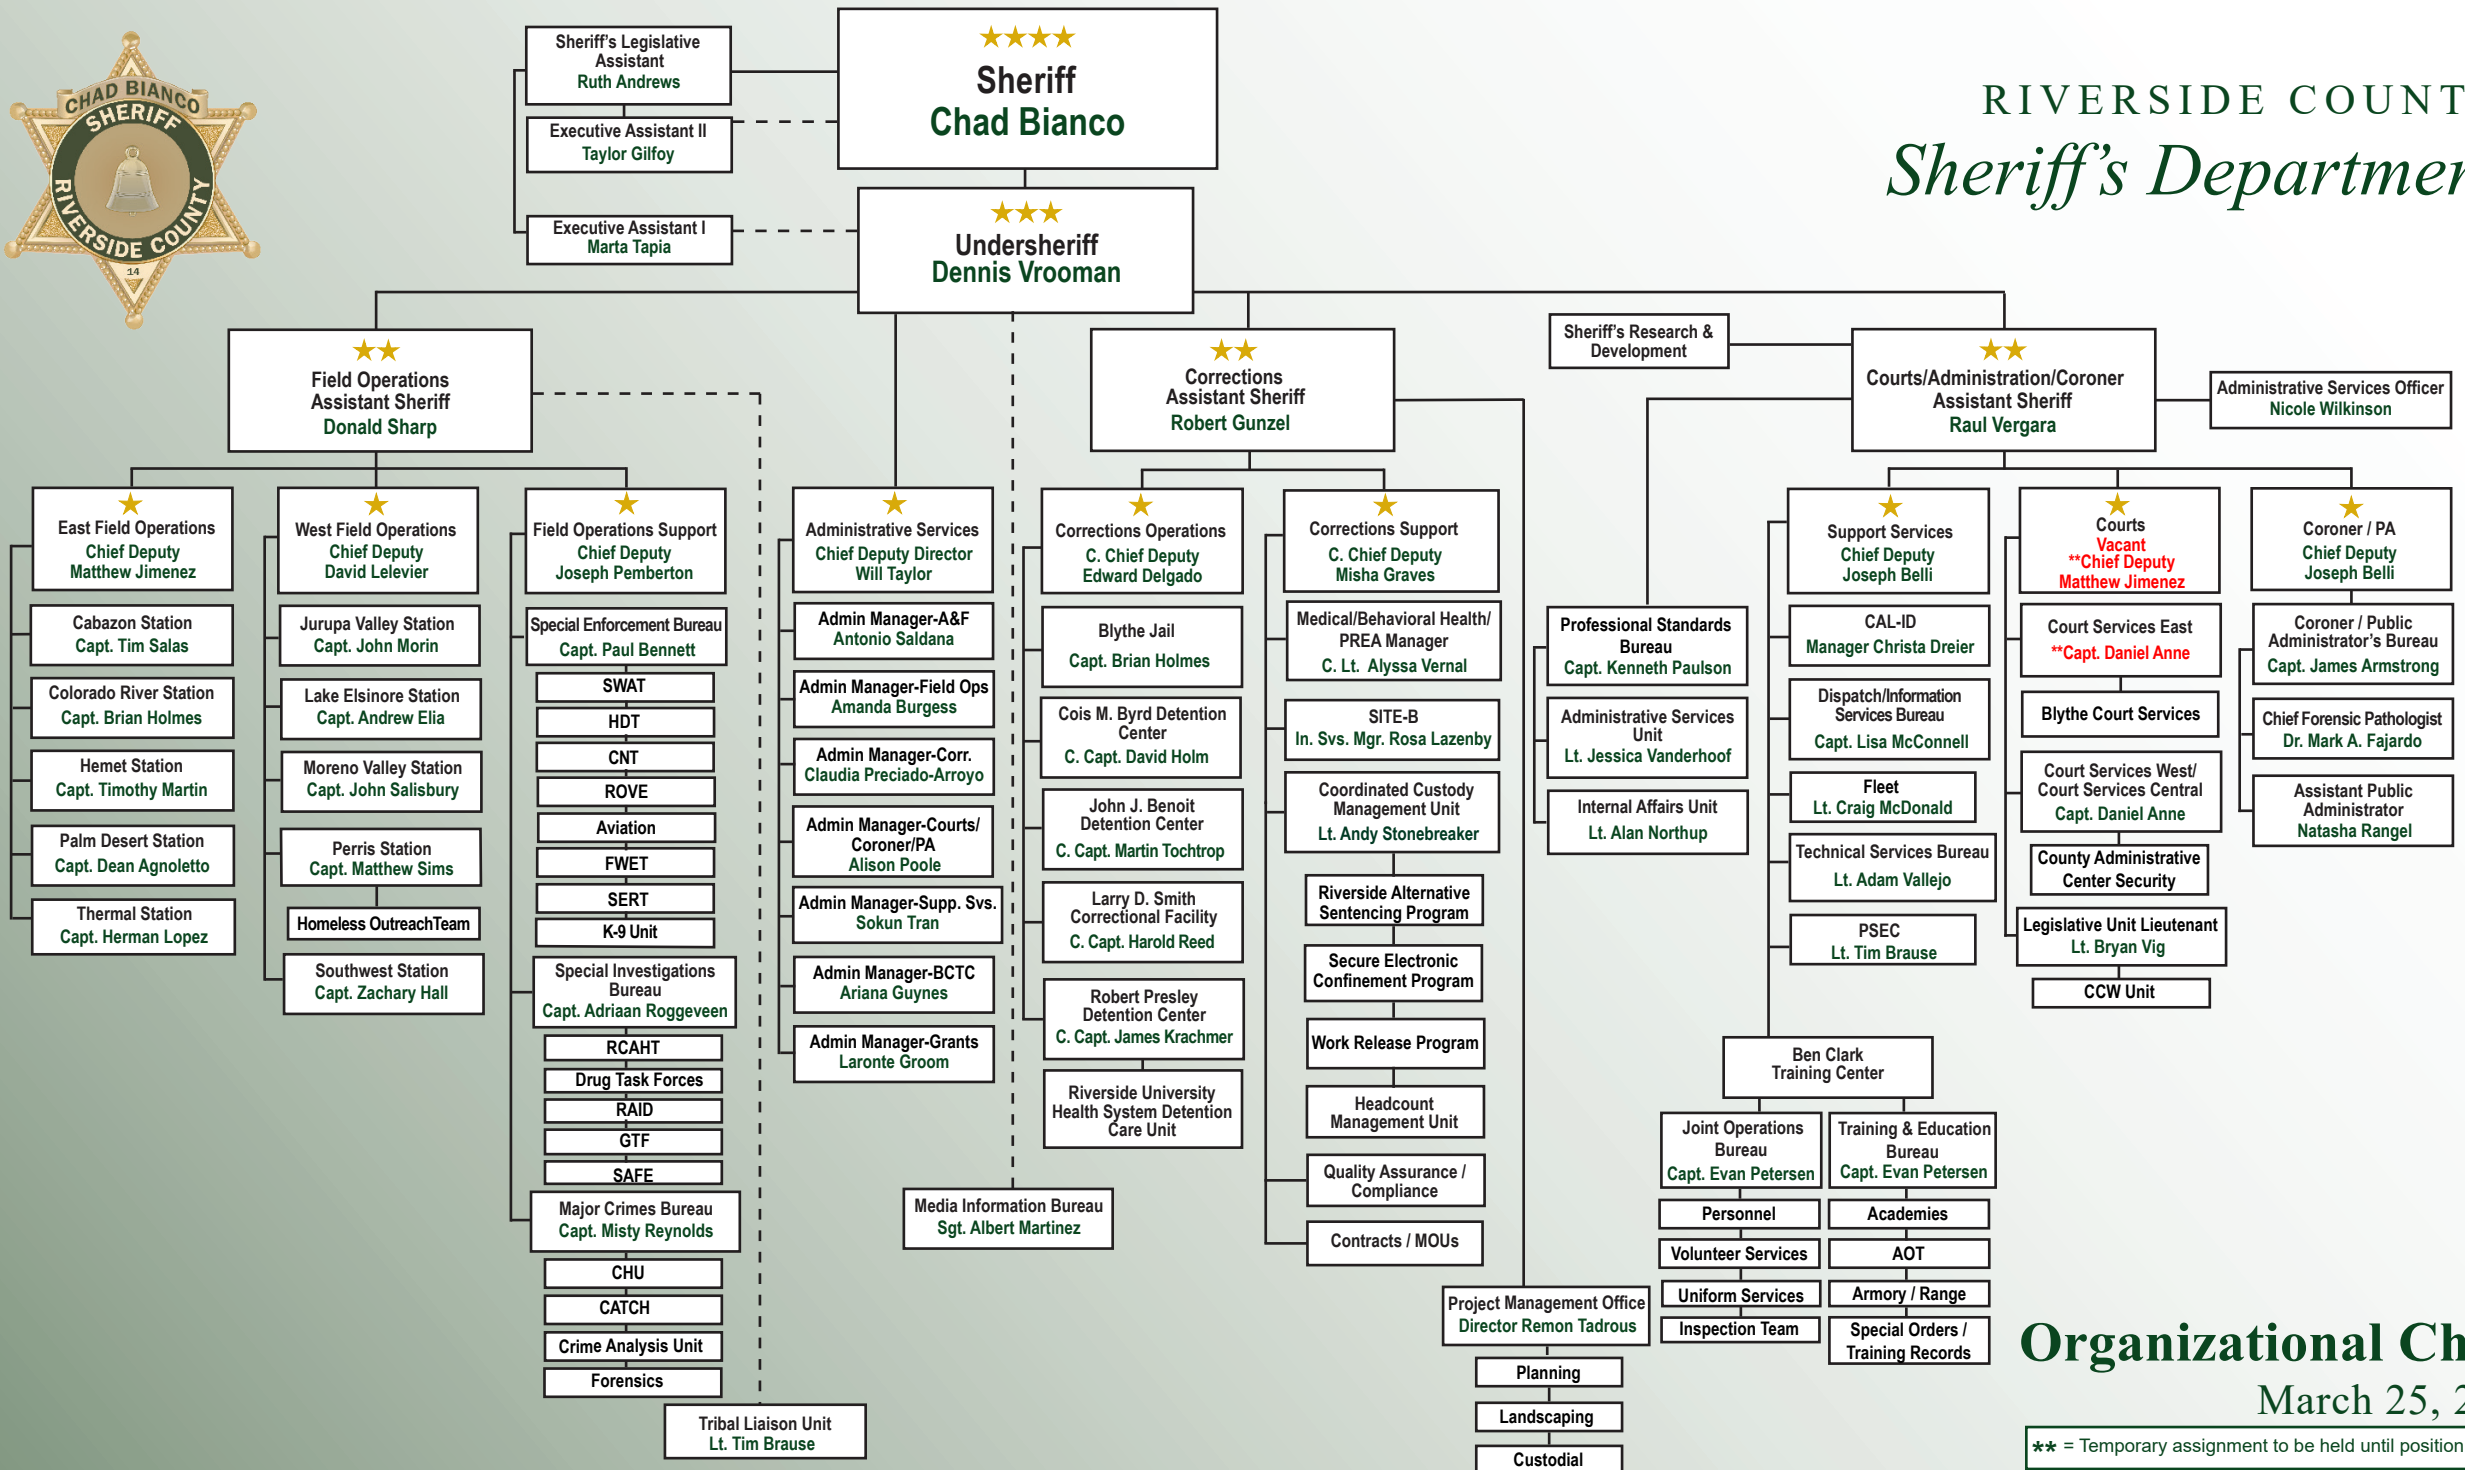

RIVERSIDE COUNTY Sheriff's Department

Organizational Chart

March 25, 2021

★★ = Temporary assignment to be held until position is filled