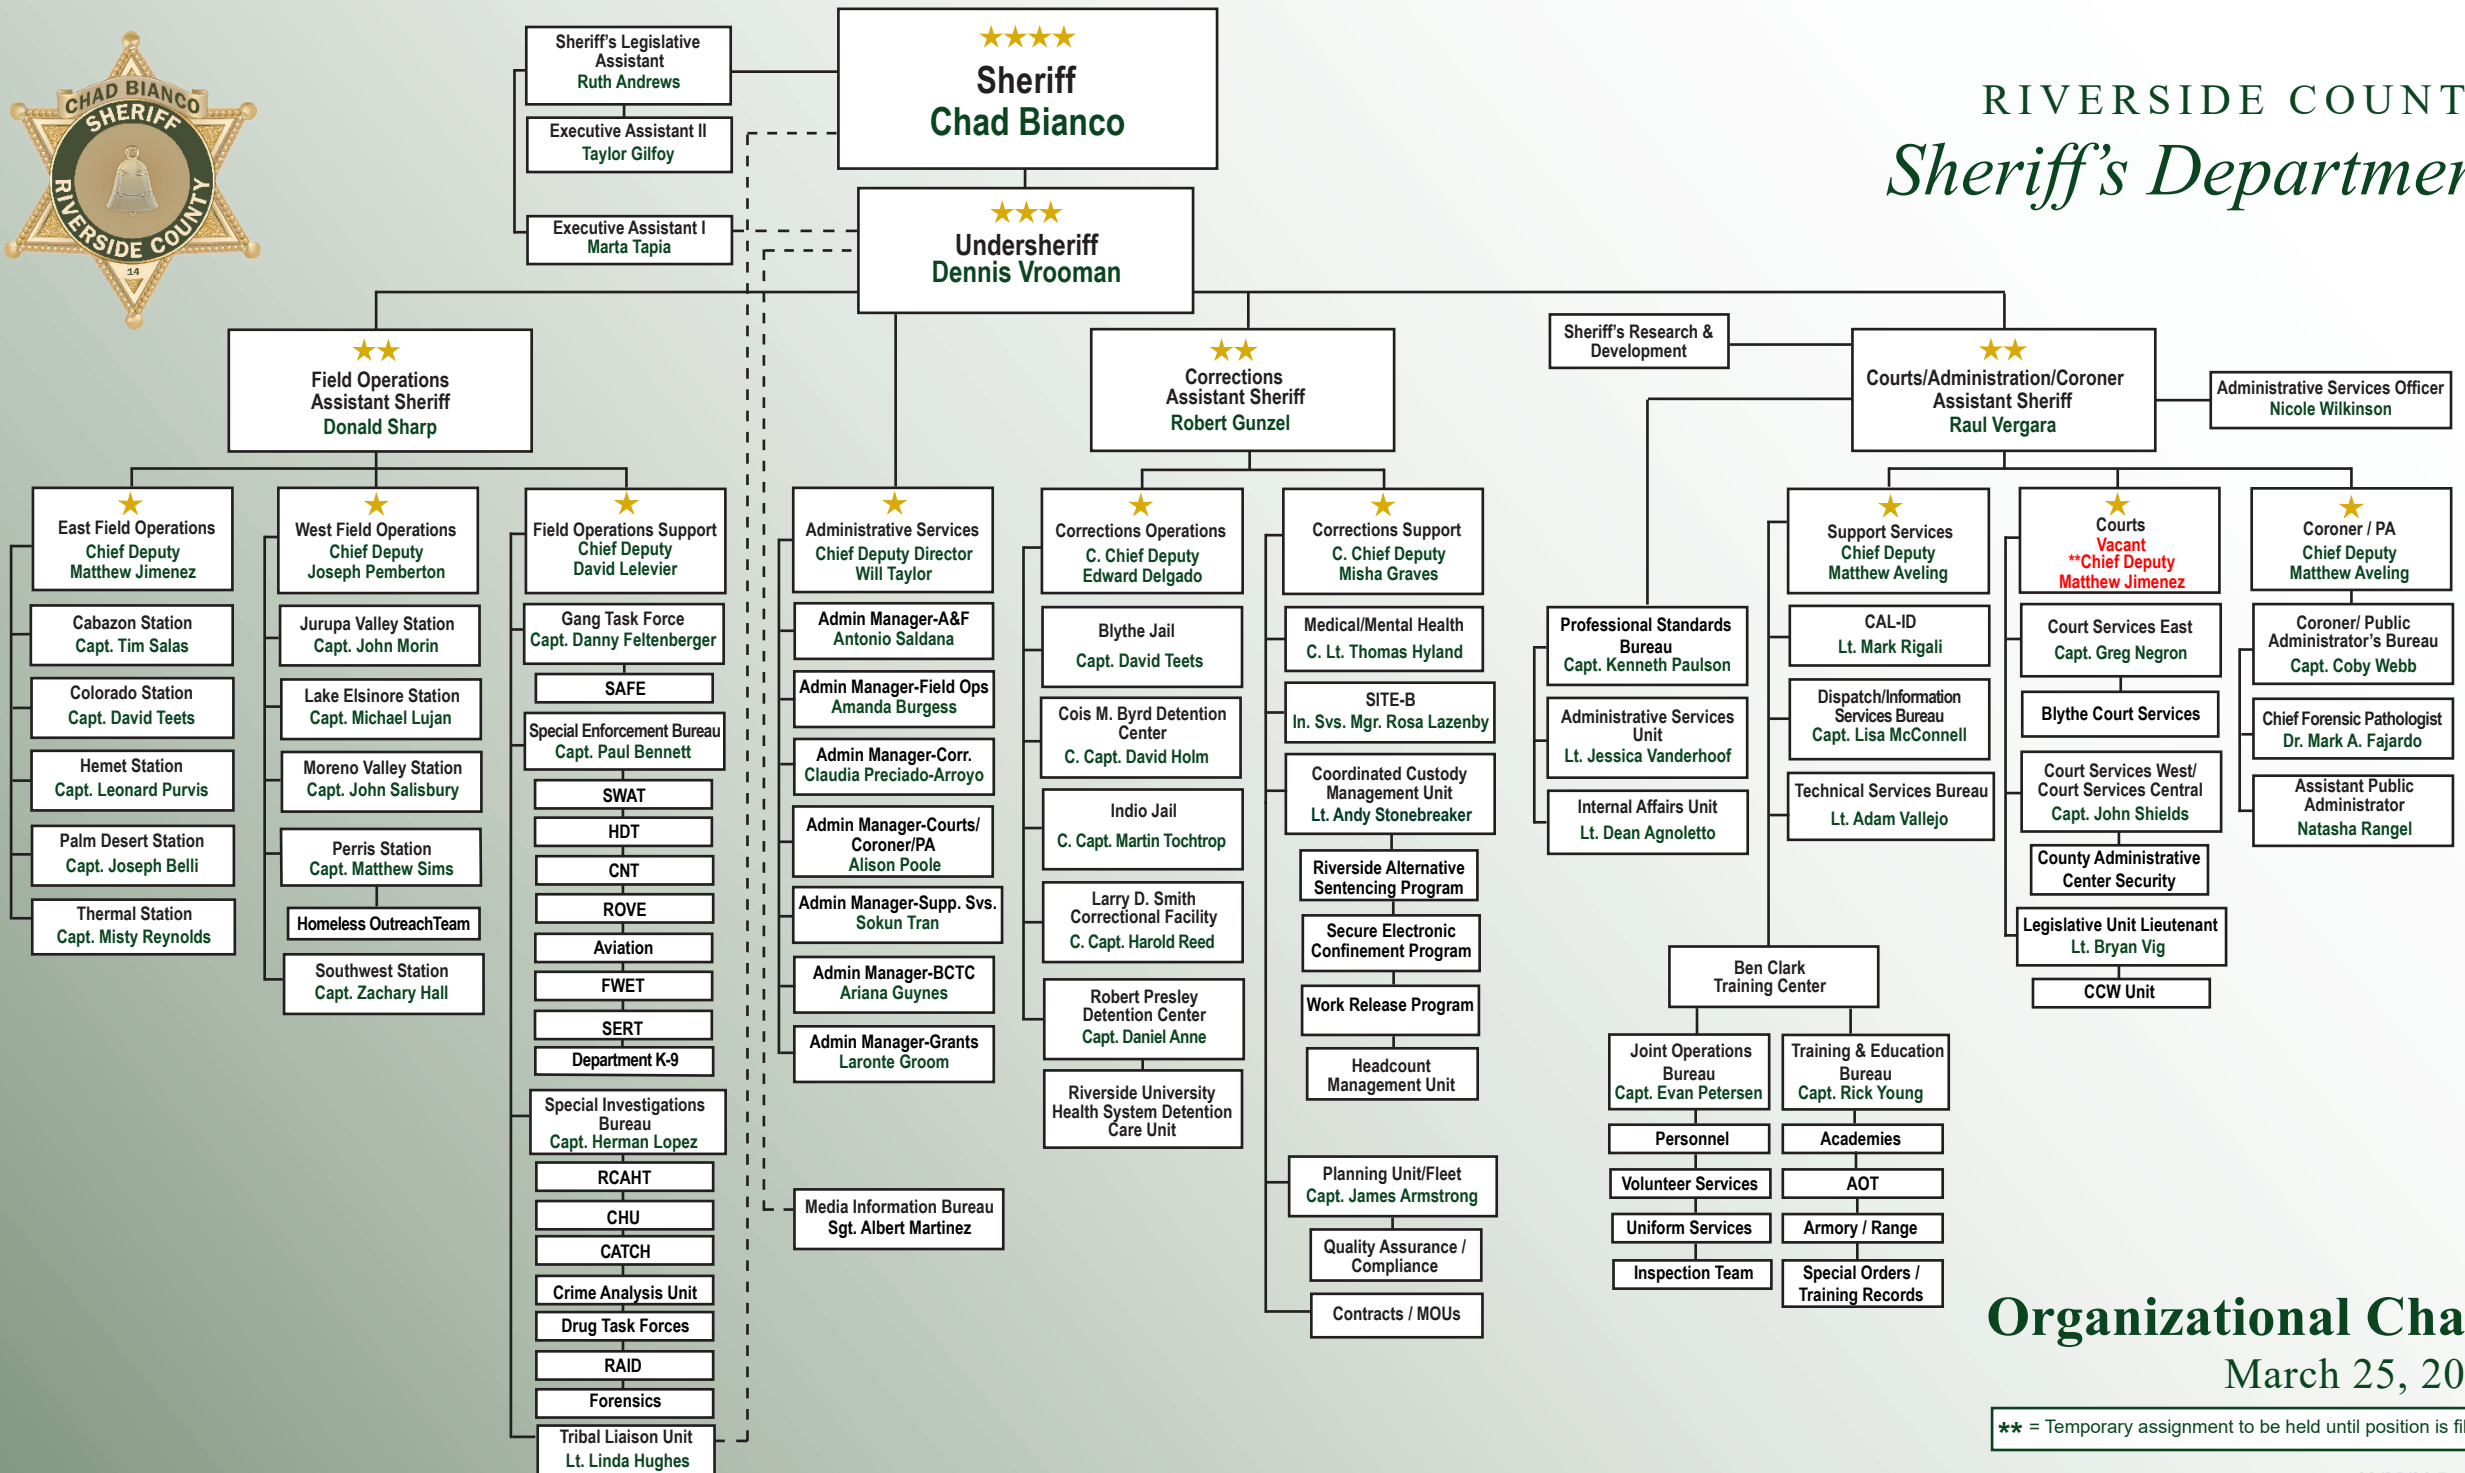

RIVERSIDE COUNTY Sheriff's Department

Organizational Chart

March 25, 2020

** = Temporary assignment to be held until position is filled