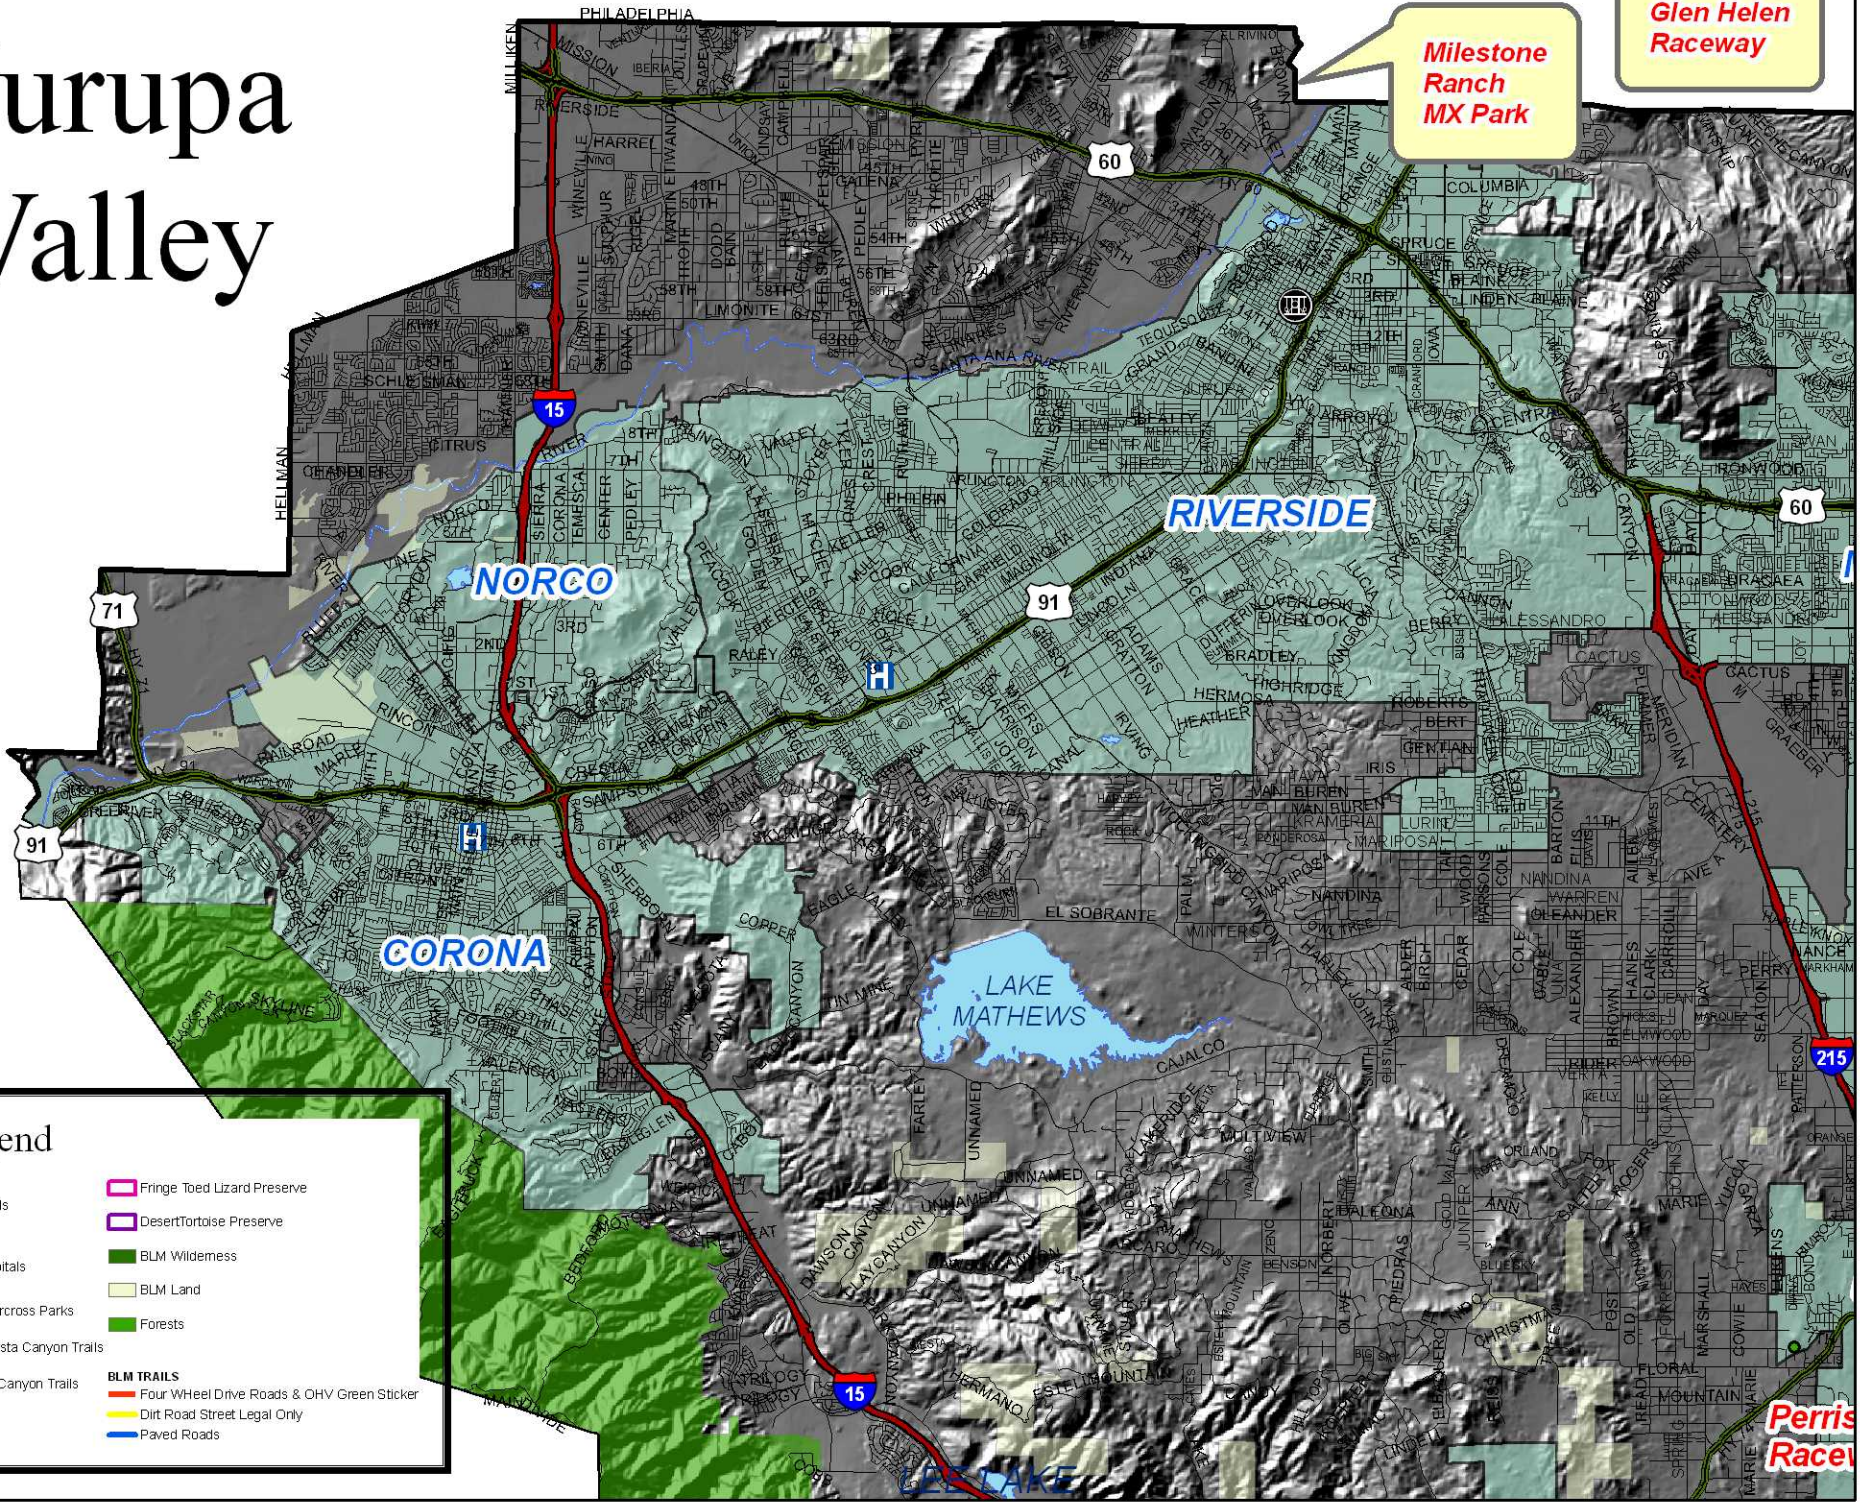

# Jurupa Valley

Glen Helen Raceway

Milestone Ranch MX Park

## Legend

- Jails
- Hospitals
- Motorcross Parks
- Bautista Canyon Trails
- Bee Canyon Trails
- Fringe Toed Lizard Preserve
- Desert Tortoise Preserve
- BLM Wilderness
- BLM Land
- Forests
- BLM TRAILS**
  - Four Wheel Drive Roads & OHV Green Sticker
  - Dirt Road Street Legal Only
  - Paved Roads

Perris Raceway