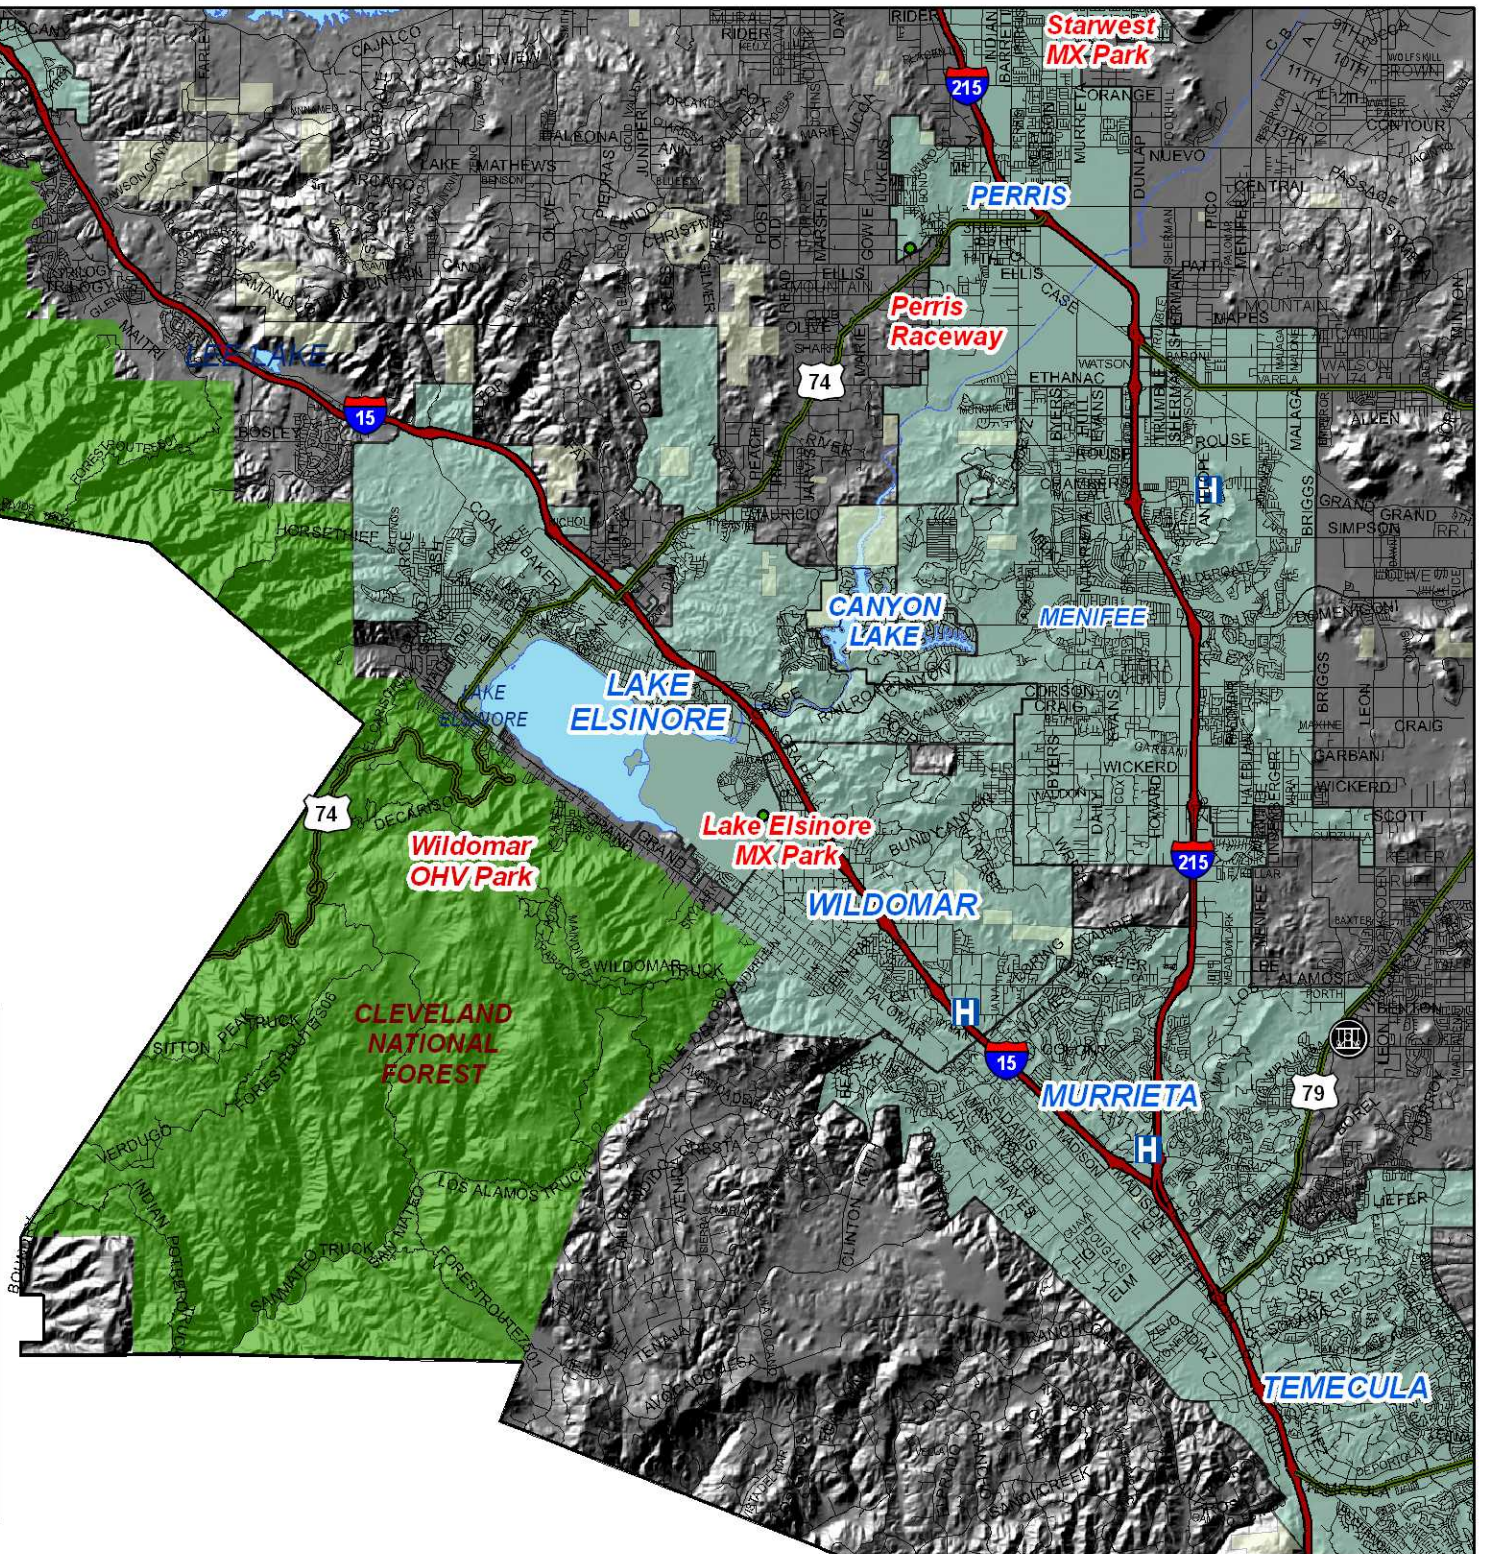

Elsinore Area

Legend

- Jails
- Hospitals
- Motorcross Parks
- Bautista Canyon Trails
- Bee Canyon Trails
- Fringe Toed Lizard Preserve
- Desert Tortoise Preserve
- BLM Wilderness
- BLM Land
- Forests
- BLM TRAILS**
- Four Wheel Drive Roads & OHV Green Sticker
- Dirt Road Street Legal Only
- Paved Roads