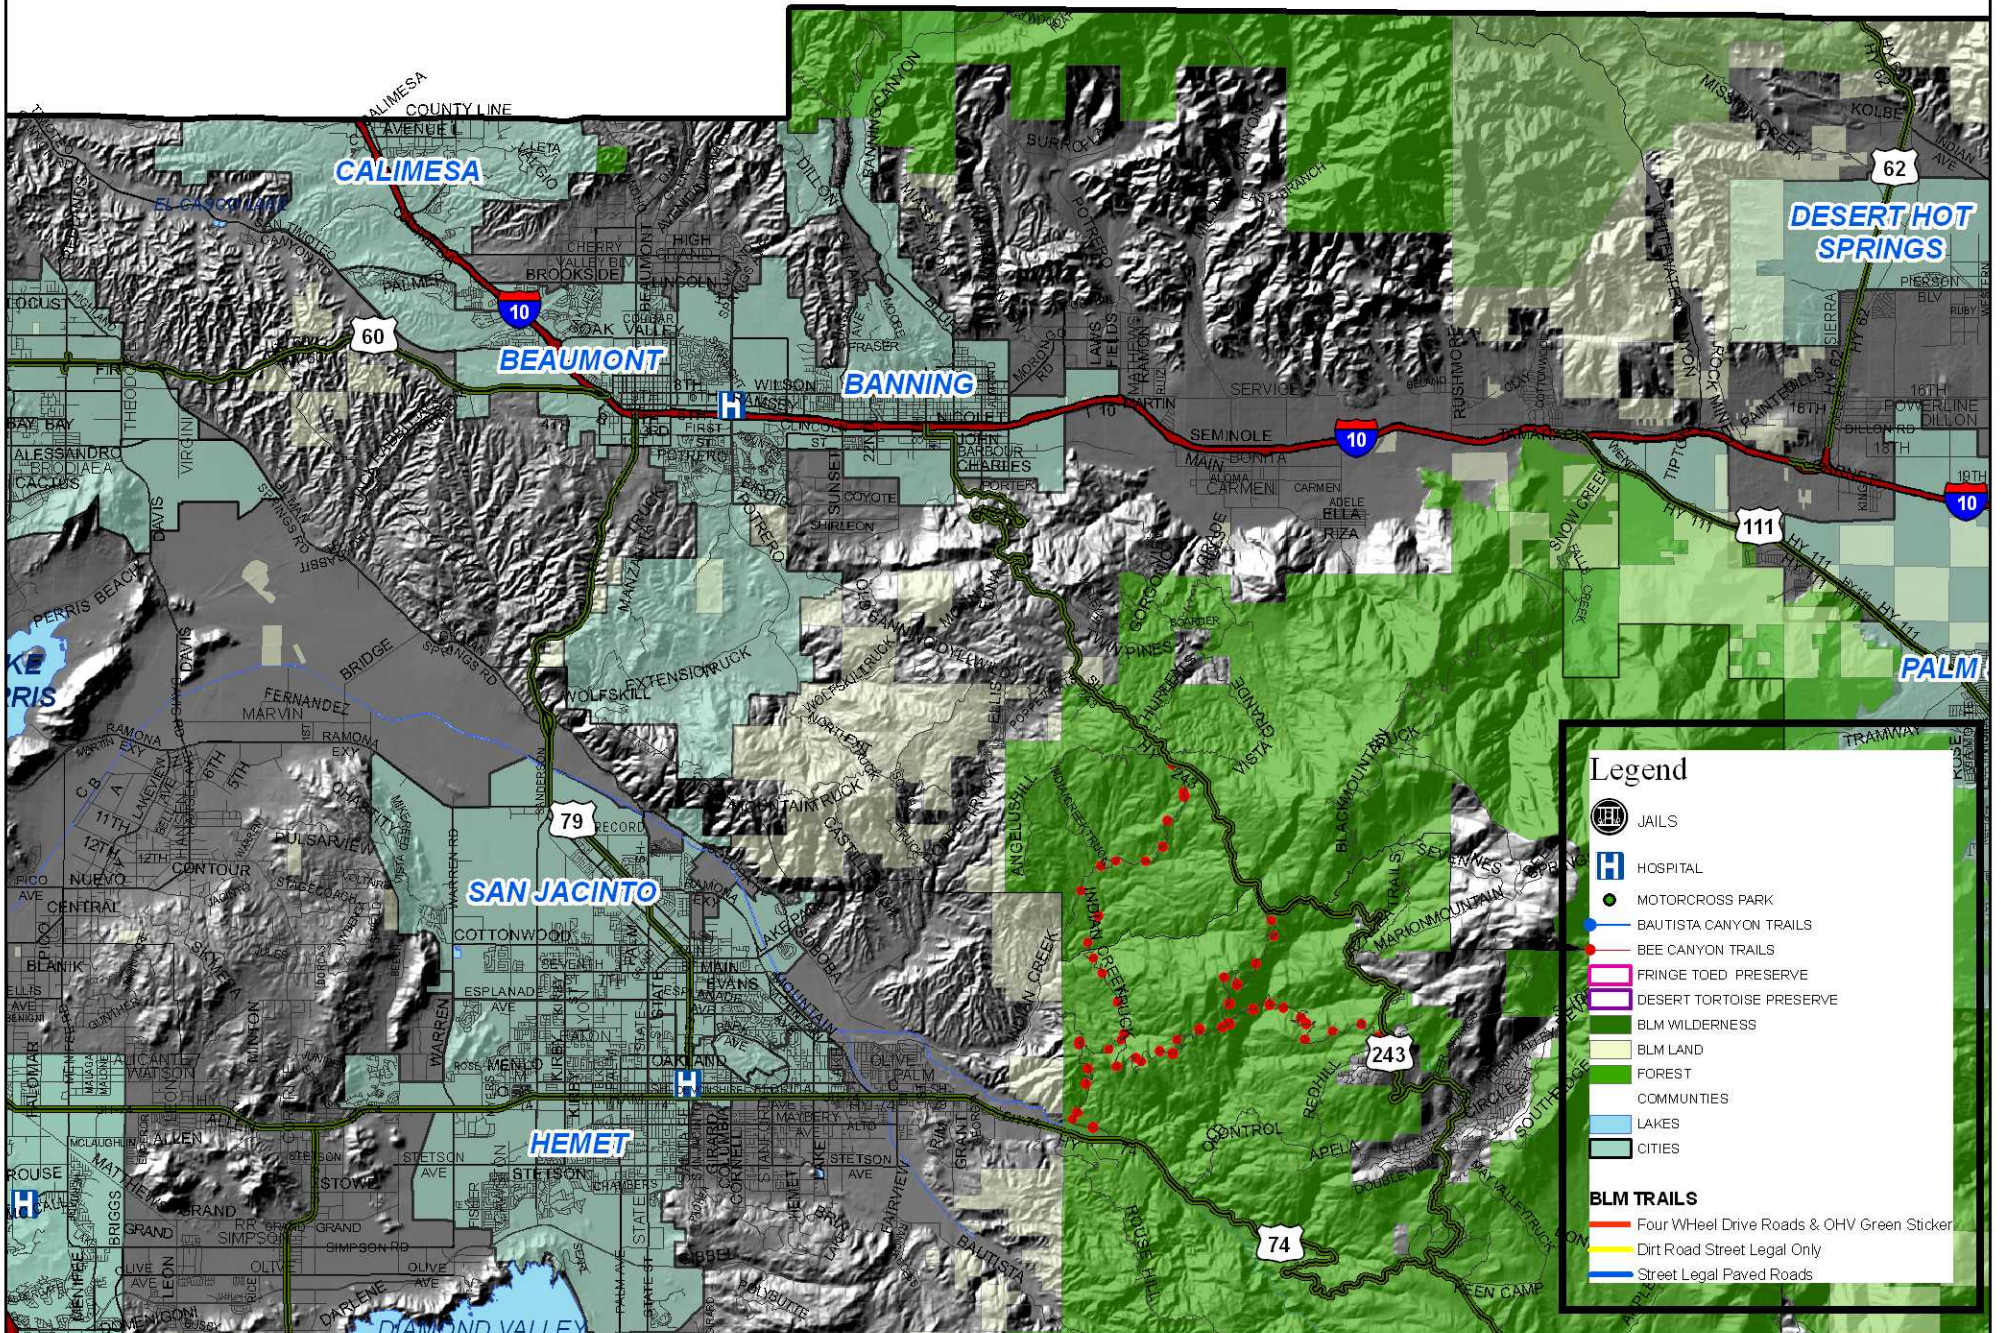

Banning-Cabazon Area

Legend

- JAILS
- HOSPITAL
- MOTORCROSS PARK
- BAUTISTA CANYON TRAILS
- BEE CANYON TRAILS
- FRINGE TOED PRESERVE
- DESERT TORTOISE PRESERVE
- BLM WILDERNESS
- BLM LAND
- FOREST
- COMMUNITIES
- LAKES
- CITIES

BLM TRAILS

- Four Wheel Drive Roads & OHV Green Sticker
- Dirt Road Street Legal Only
- Street Legal Paved Roads