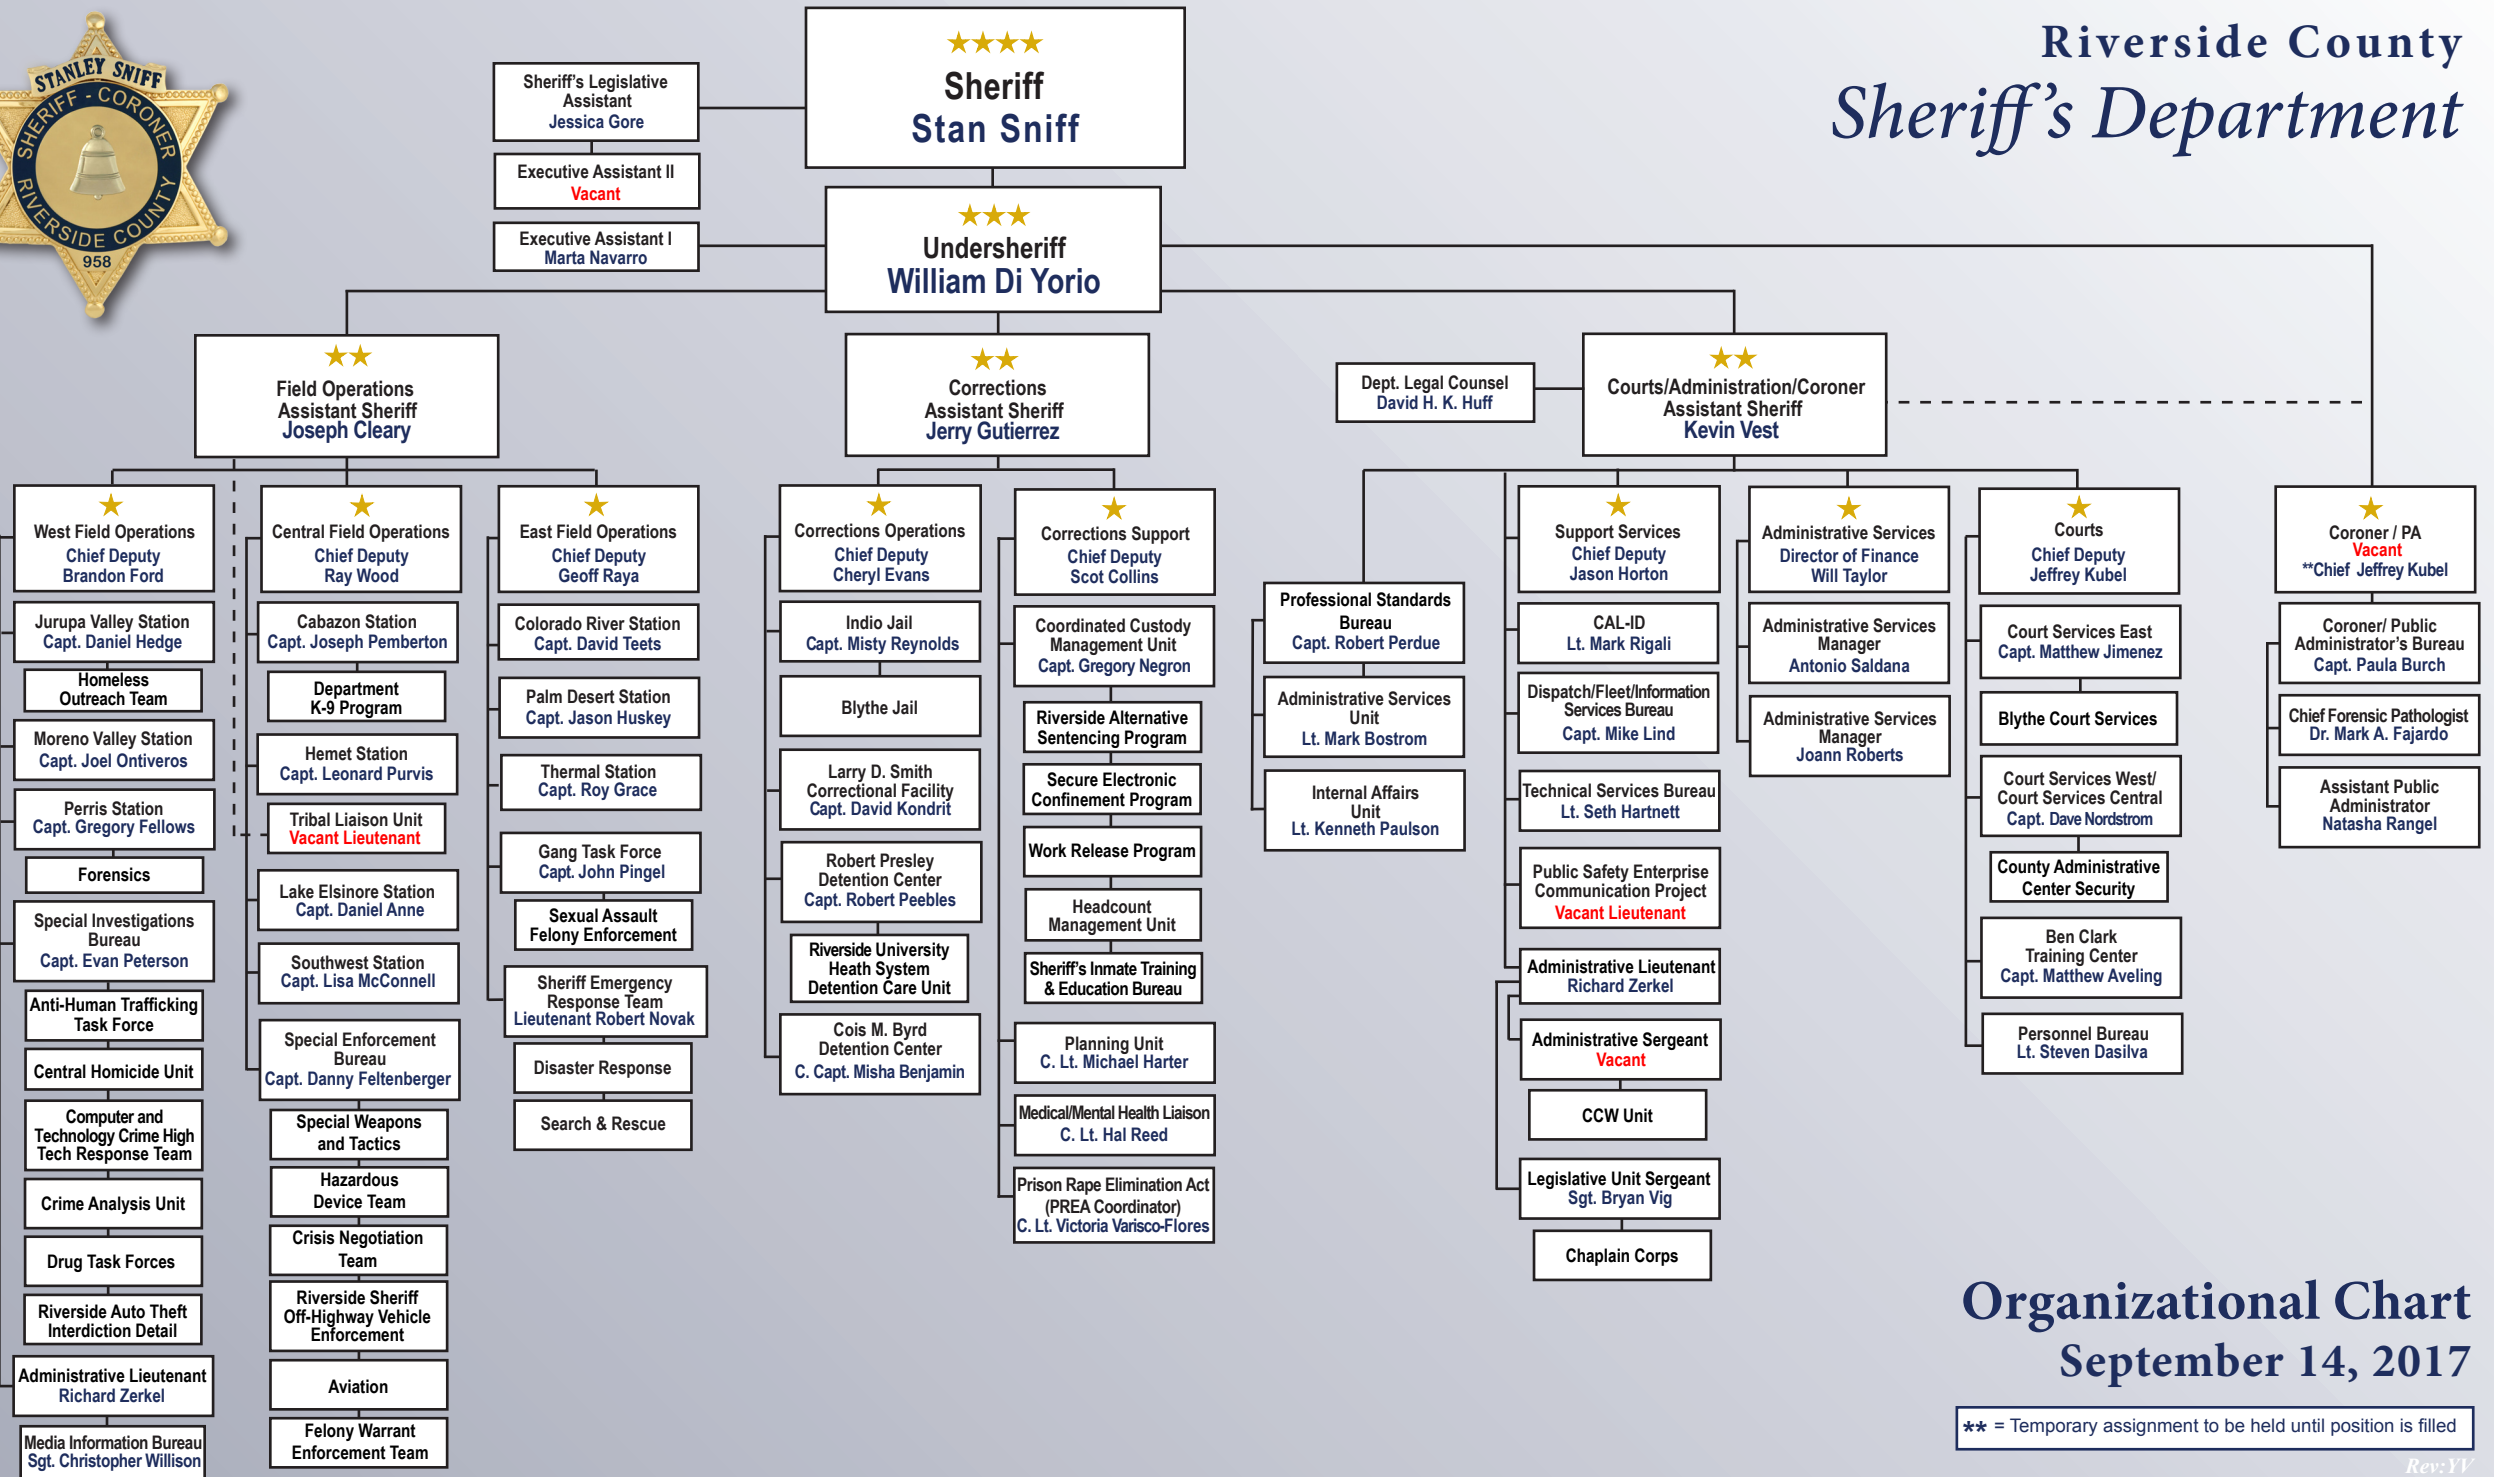

# Riverside County Sheriff's Department

## Organizational Chart September 14, 2017

\*\* = Temporary assignment to be held until position is filled