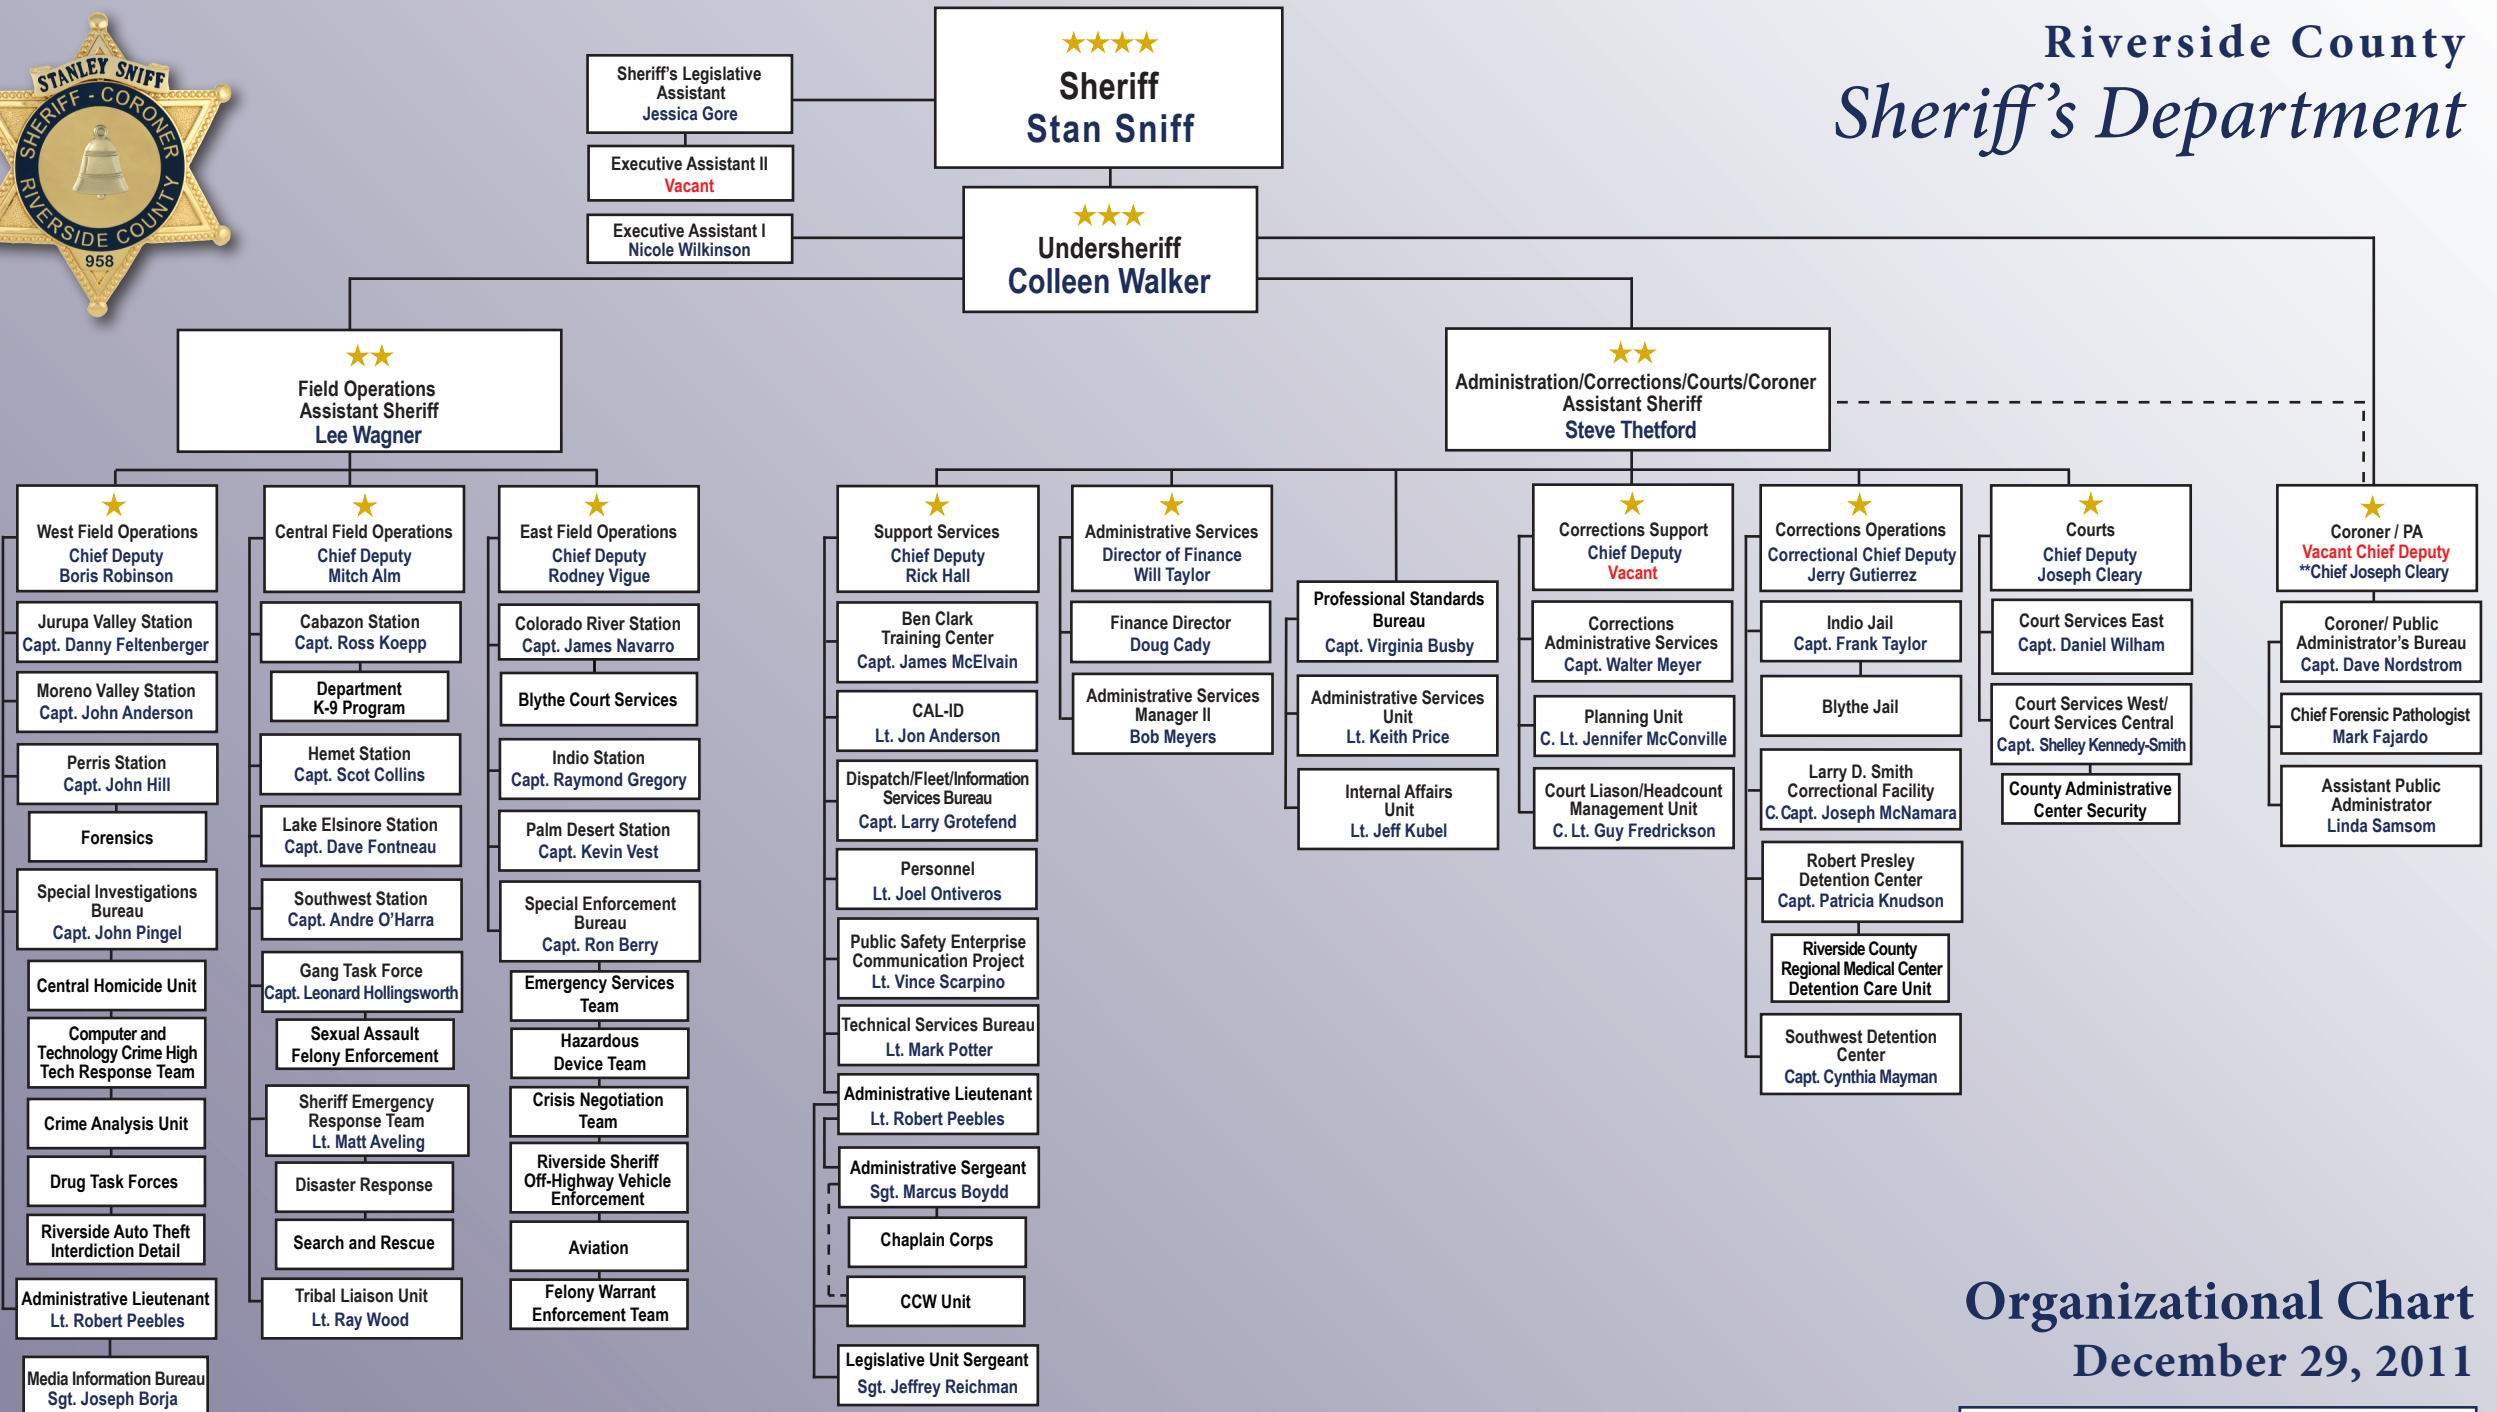

Riverside County Sheriff's Department

Organizational Chart December 29, 2011

** = Temporary assignment to be held until position is filled