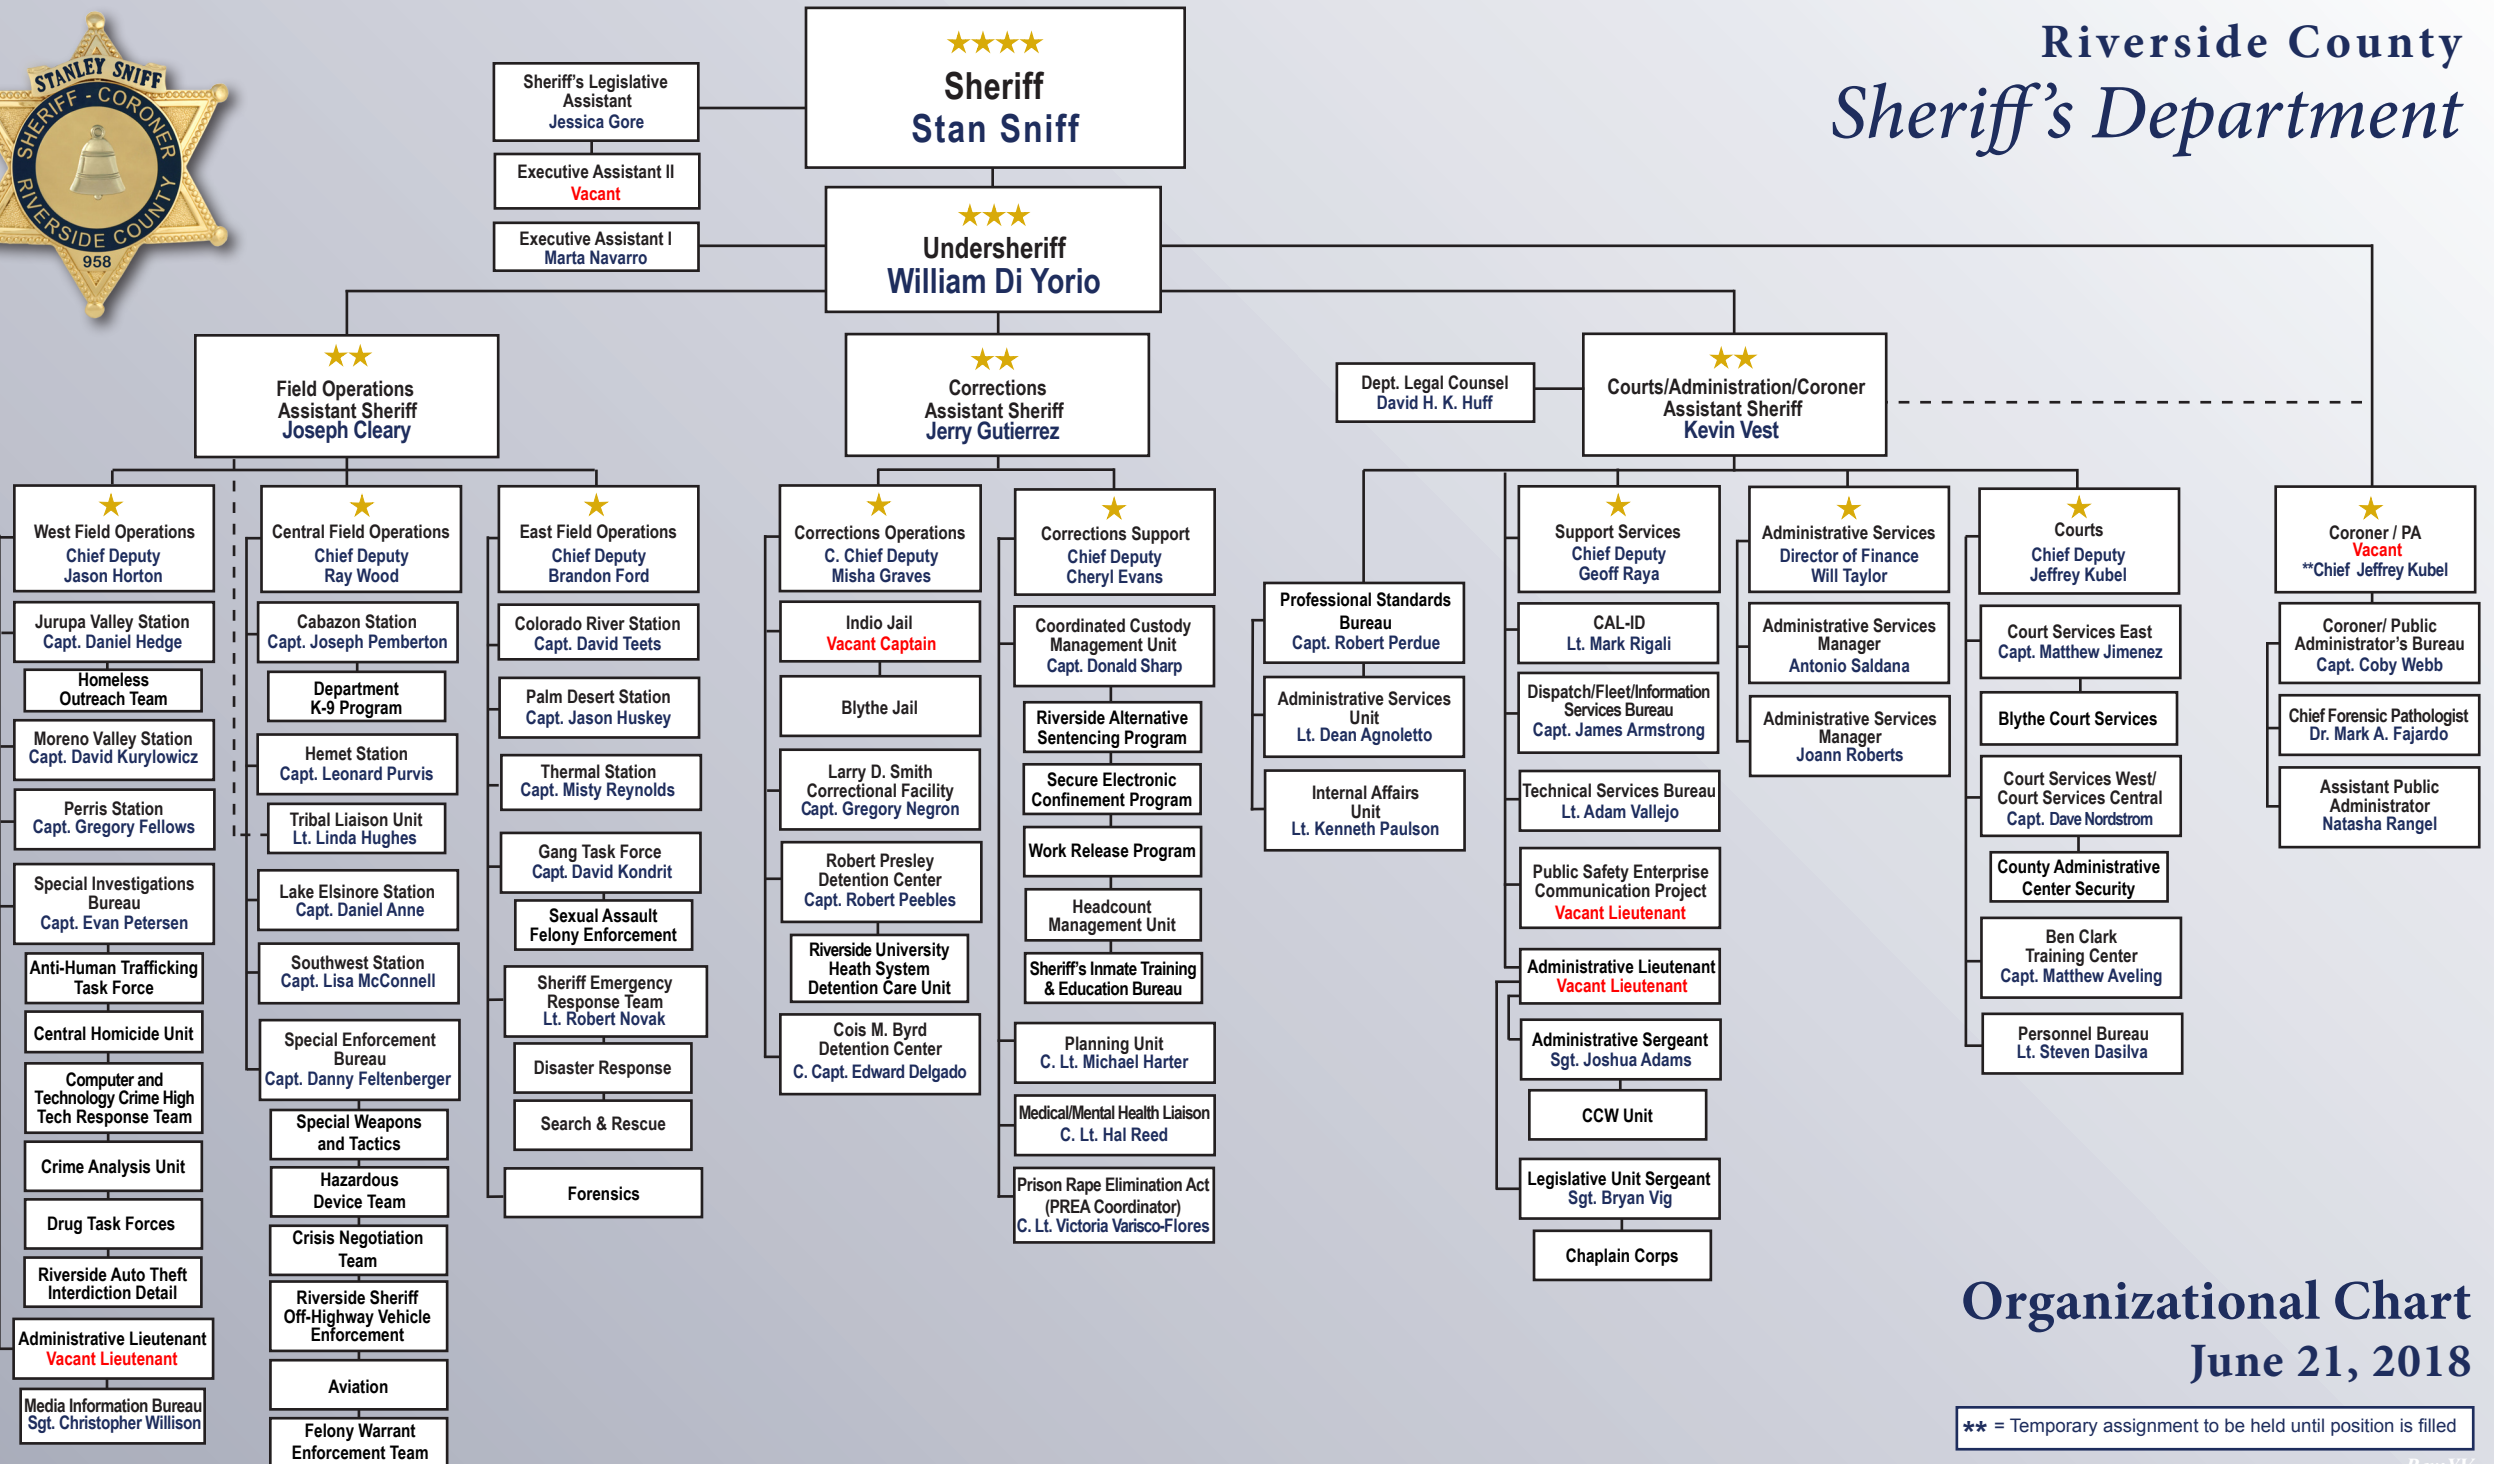

Riverside County Sheriff's Department

Organizational Chart June 21, 2018

** = Temporary assignment to be held until position is filled