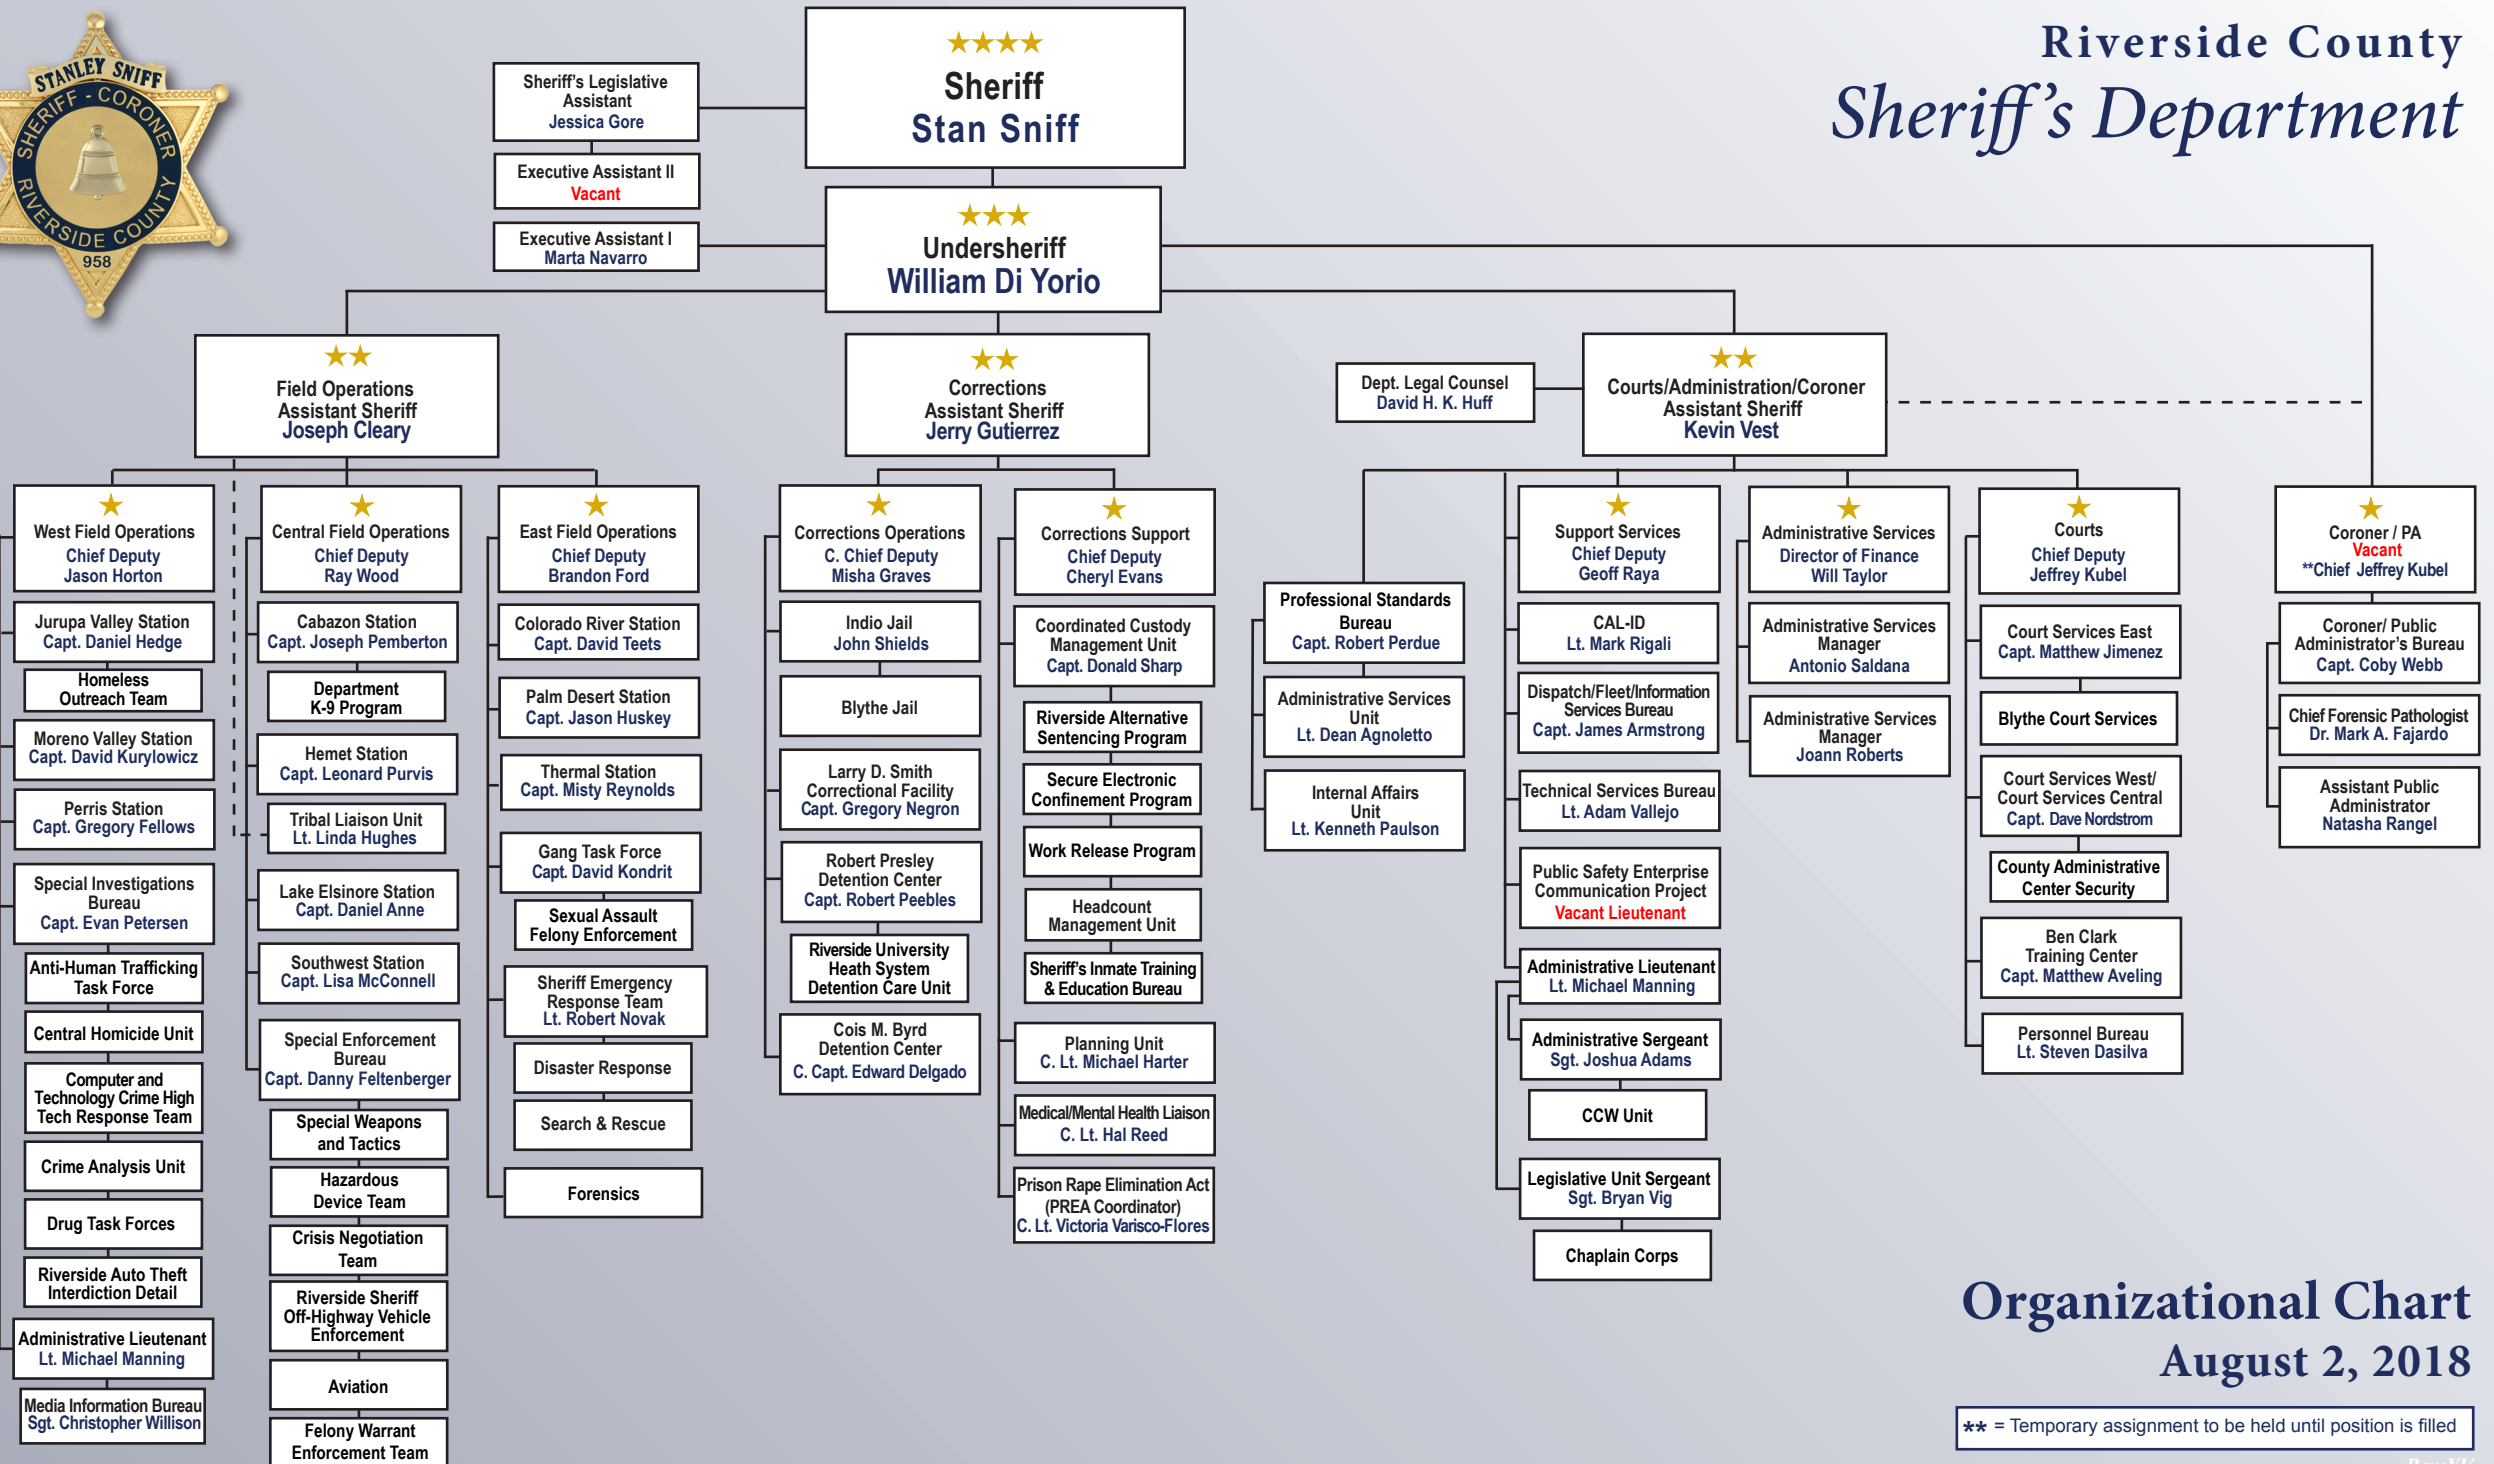

# Riverside County Sheriff's Department

## Organizational Chart August 2, 2018

\*\* = Temporary assignment to be held until position is filled